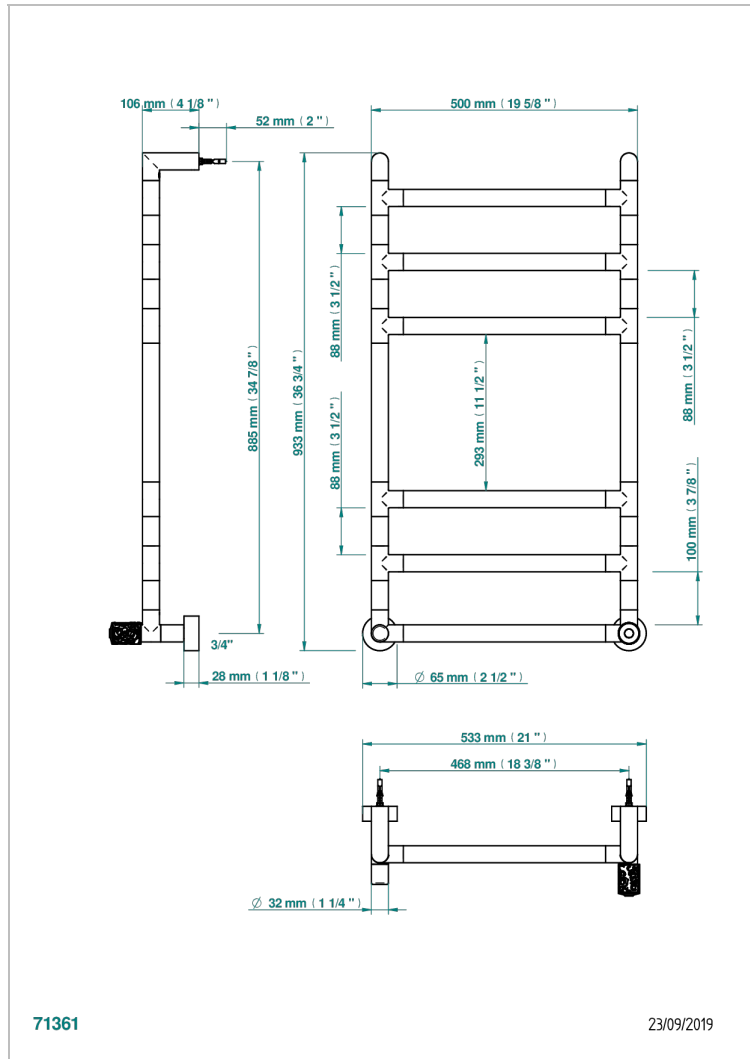

Contemporary round towel warmer, 6 rails, 533 mm x 922 mm, hydronic with 1 stylised handle

71361

23/09/2019

### CHARACTERISTIC

- Froufrou
- Contemporary round towel warmer, 6 rails, 533 mm x 922 mm, hydronic with 1 stylised handle

### TECHNICAL SPECS

- Pression : 0,5 bars < P < 3 bars (recommandée)
- Pressure : 7.25 psi < P < 43.5 psi (advised)
- Température eau maximale conseillée : 60°C
- Maximum water temperature advised: 140°F
- Hauteur minimale au sol (maximum height from the ground) : 60 cm (24")
- Puissance / Power : 88W à Delta T 30