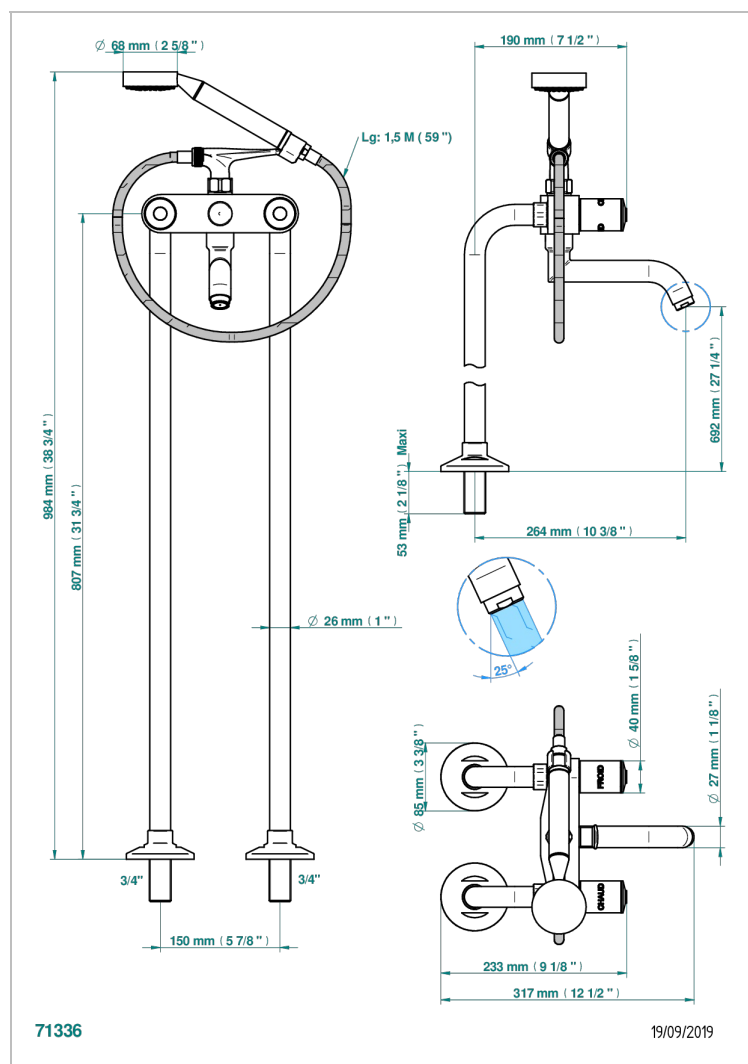

FAUBOURG BLACK PORCELAIN

G2L-13CS

Bath shower tub filler with floor risers

CHARACTERISTIC

- ACS : 21ACCLY034

STANDARDS

AVAILABLE FINITIONS

Black ceram - D30
Blush PVD - H62
Brass color PVD - H49
Brown bronze color PVD - F33
Chrome polished - A02
Chrome polished / gold polished - G02

Gold color PVD - H52
Gold mat - F07
Gold polished - F01
Graphite PVD - H64
Matt Umber PVD - H67
Matt blush PVD - H60

Matt brass color PVD - H50
Matt brown bronze color PVD - F34
Matt chrome (American satin) - C02
Matt gold color PVD - H53
Matt graphite PVD - H65
Matt nickel (American satin) - C01

Matt nickel color PVD - H56
Natural smoked Brass - A13
Nickel antique / Sovereign - H28
Nickel color PVD - H55
Nickel polished - B01
Soft gold - F30

Soft matt gold - F31
Umber PVD - H66