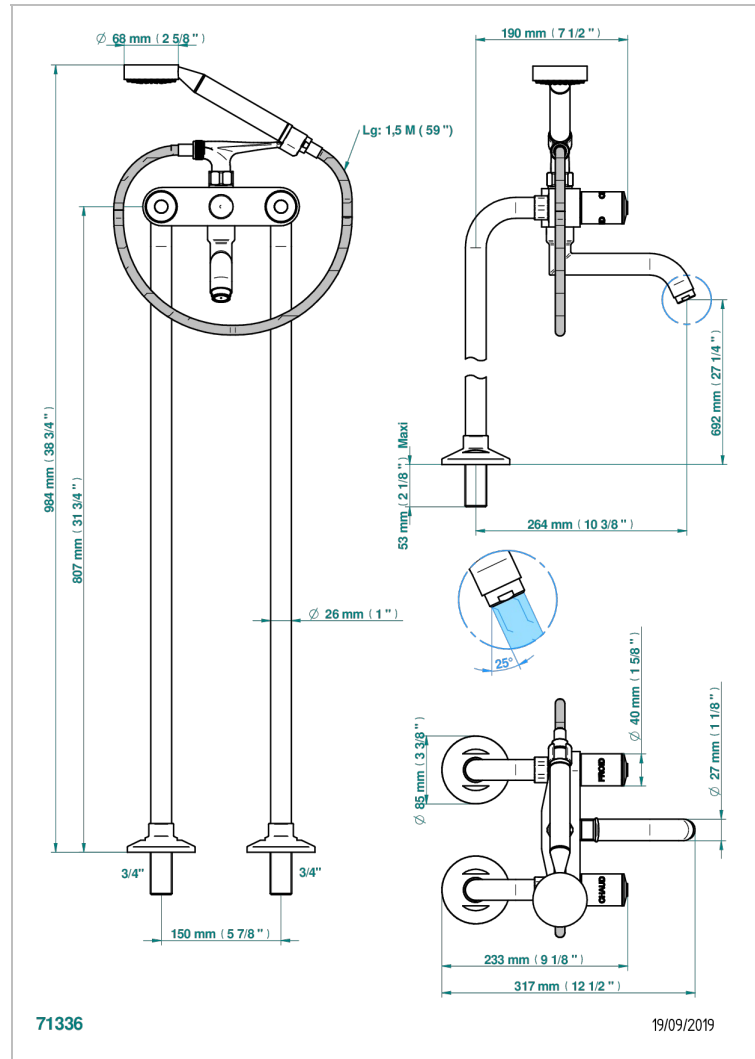

# FAUBOURG BLACK PORCELAIN

G2L-13CS

Free-standing bath/shower mixer with upright connections

THG<sup>®</sup>  
PARIS

## CHARACTERISTIC

- ACS : 21ACCLY034

## RELATED SKU'S

- Ref. G00-13800A Set of installation for tub filler