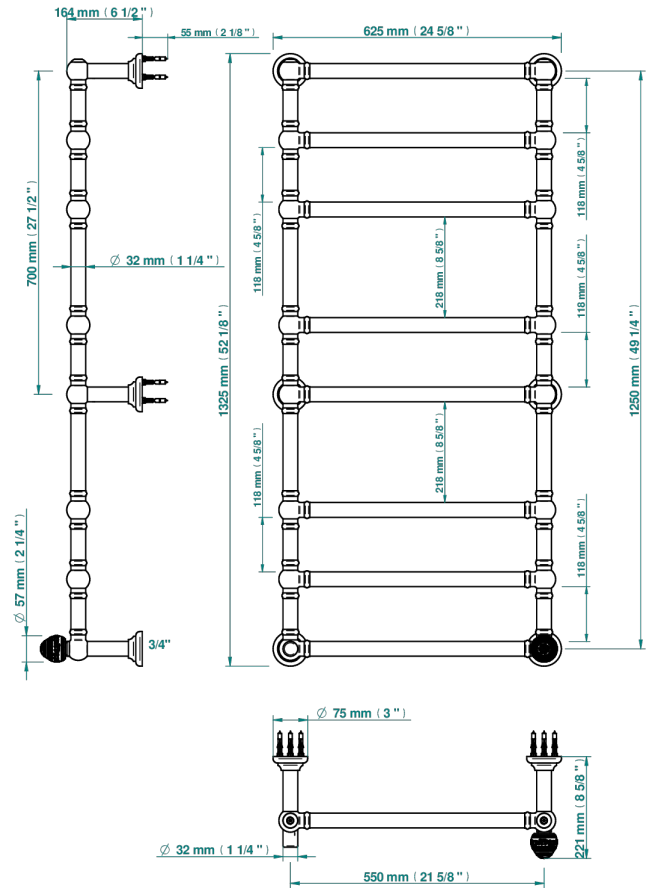

# MARQUISE PLATINUM DECOR

A7G-TWT8H1

Traditional towel warmer, 8 rails, 625 mm x 1325 mm, hydronic with 1 stylised handle

71326

18/09/2019

## CHARACTERISTIC

- Marquise platinum decor
- Traditional towel warmer, 8 rails, 625 mm x 1325 mm, hydronic with 1 stylised handle

## TECHNICAL SPECS

- Pression : 0,5 bars < P < 3 bars (recommandée)
- Pressure : 7.25 psi < P < 43.5 psi (advised)
- Température eau maximale conseillée : 60°C
- Maximum water temperature advised: 140°F
- Hauteur minimale au sol (maximum height from the ground) : 60 cm (24")
- Puissance / Power : 171W à Delta T 30