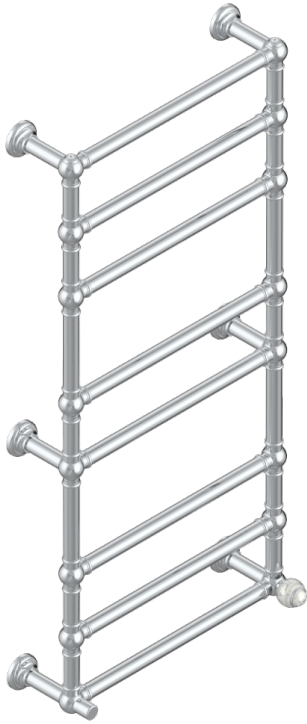

# MARQUISE PLATINUM DECOR

A7G-TWT8H1

Traditional towel warmer, 8 rails, 625 mm x 1325 mm, hydronic with 1 stylised handle

71326

18/09/2019

## CHARACTERISTIC

- Marquise platinum decor
- Traditional towel warmer, 8 rails, 625 mm x 1325 mm, hydronic with 1 stylised handle

## TECHNICAL SPECS

- Pression : 0,5 bars < P < 3 bars (recommandée)
- Pressure : 7.25 psi < P < 43.5 psi (advised)
- Température eau maximale conseillée : 60°C
- Maximum water temperature advised: 140°F
- Hauteur minimale au sol (maximum height from the ground) : 60 cm (24")
- Puissance / Power : 171W à Delta T 30

## AVAILABLE FINITIONS

Blush PVD - H62  
Brass color PVD - H49  
Brown bronze color PVD - F33  
Gold color PVD - H52  
Graphite PVD - H64  
Lacquered light bronze - D01

Matt Umber PVD - H67  
Matt blush PVD - H60  
Matt brass color PVD - H50  
Matt brown bronze color PVD - F34  
Matt chrome - C02  
Matt gold - F07