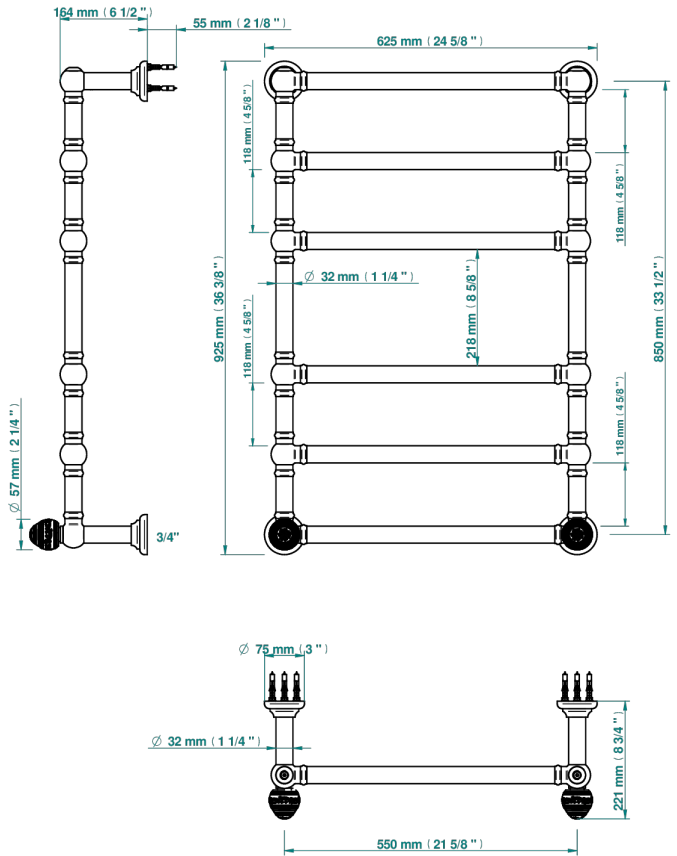

MARQUISE PLATINUM DECOR

A7G-TWT6H2

Traditional towel warmer, 6 rails, 625 mm x 925 mm, hydronic with 2 stylised handles

71325

18/09/2019

CHARACTERISTIC

- Marquise platinum decor
- Traditional towel warmer, 6 rails, 625 mm x 925 mm, hydronic with 2 stylised handles

TECHNICAL SPECS

- Pression : 0,5 bars < P < 3 bars (recommandée)
- Pressure : 7.25 psi < P < 43.5 psi (advised)
- Température eau maximale conseillée : 60°C
- Maximum water temperature advised: 140°F
- Hauteur minimale au sol (maximum height from the ground) : 60 cm (24")
- Puissance / Power : 128W à Delta T 30