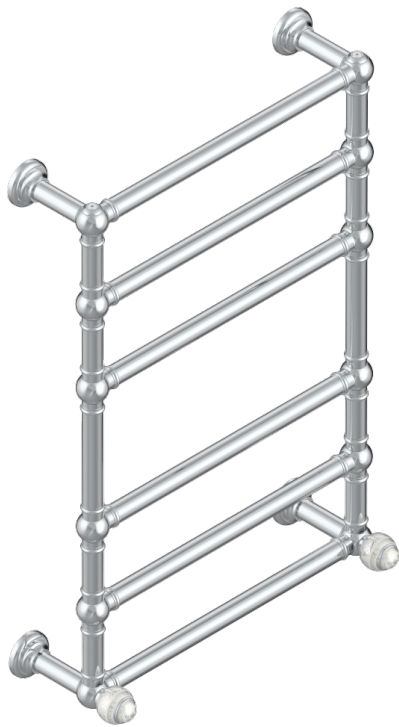

MARQUISE PLATINUM DECOR

A7G-TWT6H2

Traditional towel warmer, 6 rails, 625 mm x 925 mm, hydronic with 2 stylised handles

71325

18/09/2019

CHARACTERISTIC

- Marquise platinum decor
- Traditional towel warmer, 6 rails, 625 mm x 925 mm, hydronic with 2 stylised handles

TECHNICAL SPECS

- Pression : 0,5 bars < P < 3 bars (recommandée)
- Pressure : 7.25 psi < P < 43.5 psi (advised)
- Température eau maximale conseillée : 60°C
- Maximum water temperature advised: 140°F
- Hauteur minimale au sol (maximum height from the ground) : 60 cm (24")
- Puissance / Power : 128W à Delta T 30

AVAILABLE FINITIONS

Blush PVD - H62
Brass color PVD - H49
Brown bronze color PVD - F33
Gold color PVD - H52
Graphite PVD - H64
Lacquered light bronze - D01

Matt Umber PVD - H67
Matt blush PVD - H60
Matt brass color PVD - H50
Matt brown bronze color PVD - F34
Matt chrome - C02
Matt gold - F07