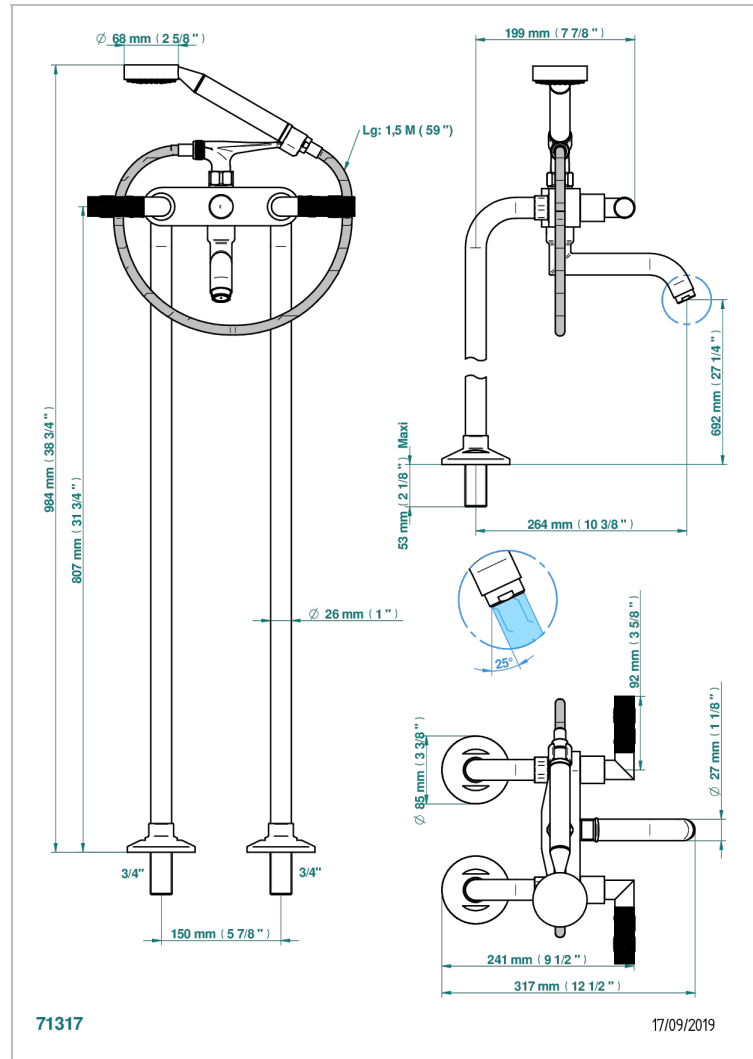

BAMBOU CLEAR CRYSTAL

A35-13CS

Free-standing bath/shower mixer with upright connections

CHARACTERISTIC

- ACS : 21ACCLY034

STANDARDS

RELATED SKU'S

- Ref. G00-13800A Set of installation for tub filler

AVAILABLE FINITIONS

Antique nickel - H28
Black ceram - D30
Blush PVD - H62
Brass color PVD - H49
Brown bronze color PVD - F33
Gold color PVD - H52

Graphite PVD - H64
Lacquered light bronze - D01
Matt Umber PVD - H67
Matt blush PVD - H60
Matt brass color PVD - H50
Matt brown bronze color PVD - F34