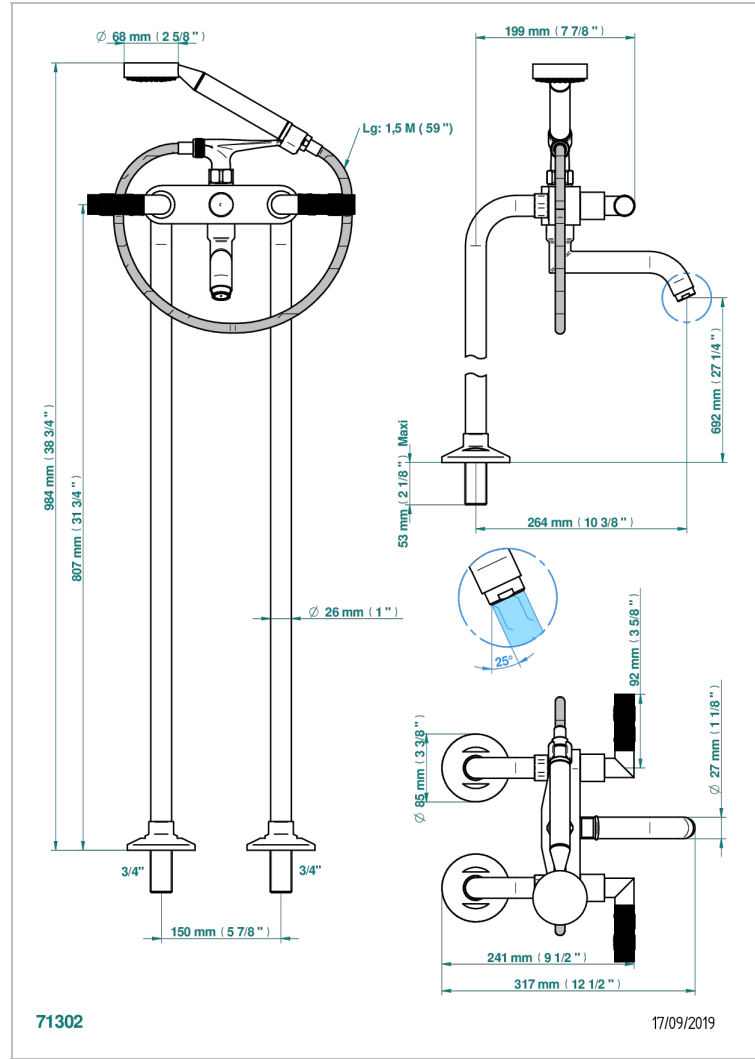

# BAMBOU AMBER CRYSTAL

A34-13CS

Free-standing bath/shower mixer with upright connections

THG<sup>®</sup>  
PARIS

## CHARACTERISTIC

- ACS : 21ACCLY034

## RELATED SKU'S

- Ref. G00-13800A Set of installation for tub filler