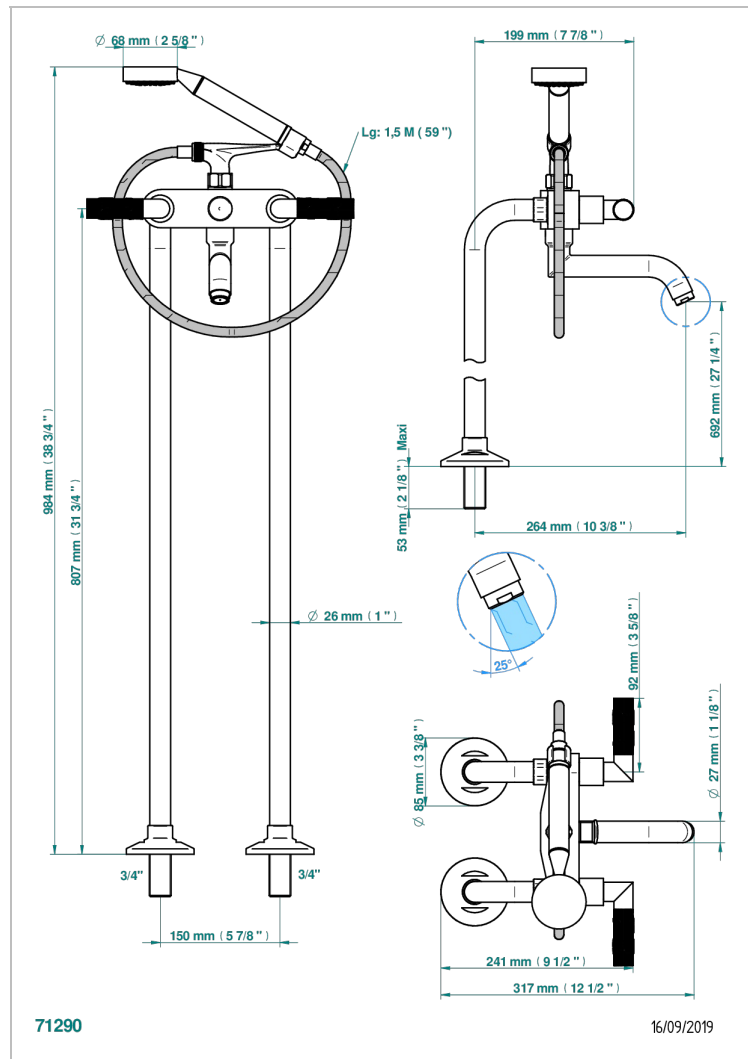

BAMBOU BLACK CRYSTAL

A33-13CS

Bath shower tub filler with floor risers

THG[®]
PARIS

CHARACTERISTIC

- ACS : 21ACCLY034

STANDARDS

AVAILABLE FINITIONS