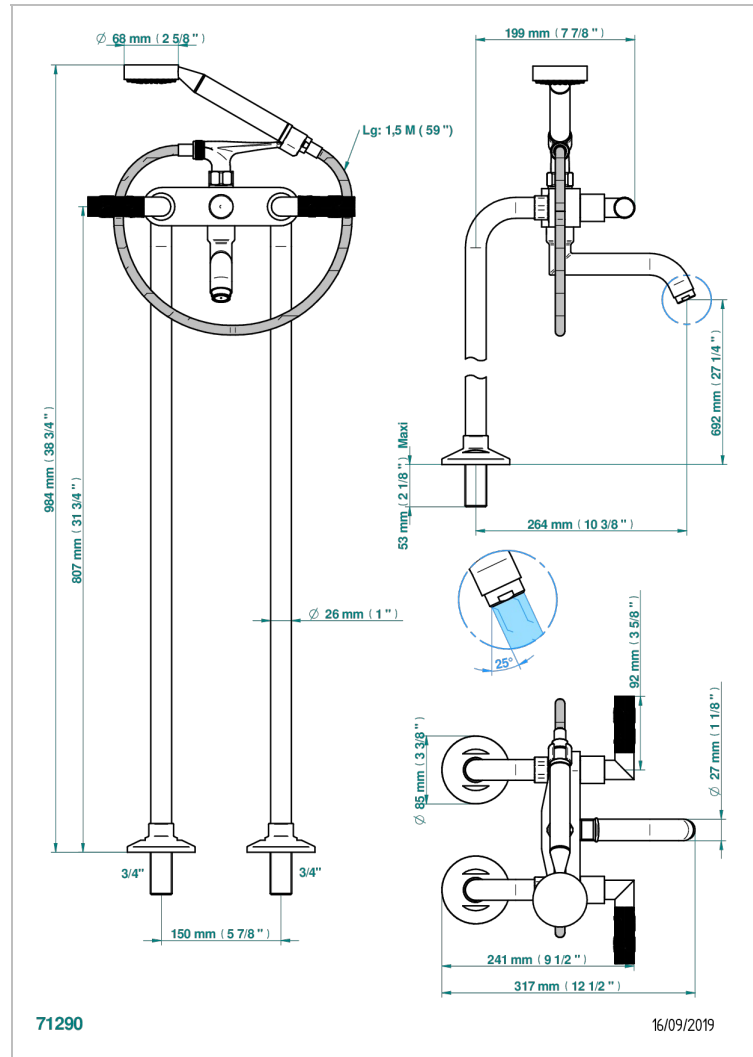

BAMBOU BLACK CRYSTAL

A33-13CS

Free-standing bath/shower mixer with upright connections

CHARACTERISTIC

- ACS : 21ACCLY034

STANDARDS

RELATED SKU'S

- Ref. G00-13800A Set of installation for tub filler

AVAILABLE FINITIONS

Antique nickel - H28
Black ceram - D30
Blush PVD - H62
Brass color PVD - H49
Brown bronze color PVD - F33
Gold color PVD - H52

Graphite PVD - H64
Lacquered light bronze - D01
Matt Umber PVD - H67
Matt blush PVD - H60
Matt brass color PVD - H50
Matt brown bronze color PVD - F34