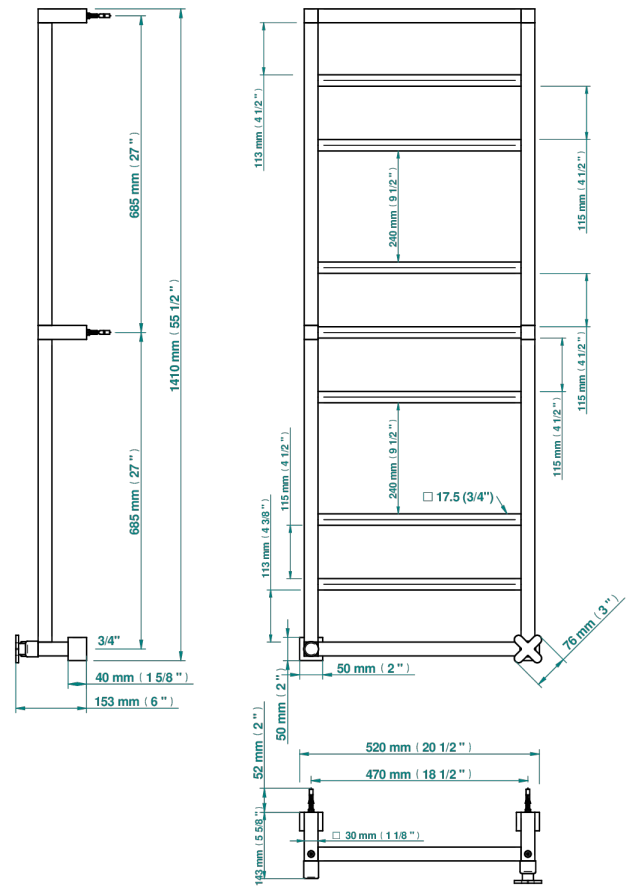

PROFIL METAL

A6A-TWS9H1

Contemporary square towel warmer, 9 rails, 520 mm x 1410 mm,, hydronic with 1 stylised handle

THG[®]
PARIS

71283

30/06/2022

CHARACTERISTIC

- Profil Metal
- Contemporary square towel warmer, 9 rails, 520 mm x 1410 mm,, hydronic with 1 stylised handle

TECHNICAL SPECS

- Pression : 0,5 bars < P < 3 bars (recommandée)
- Pressure : 7.25 psi < P < 43.5 psi (advised)
- Température eau maximale conseillée : 60°C
- Maximum water temperature advised: 140°F
- Hauteur minimale au sol (maximum height from the ground) : 60 cm (24")
- Puissance / Power : 144W à Delta T 30