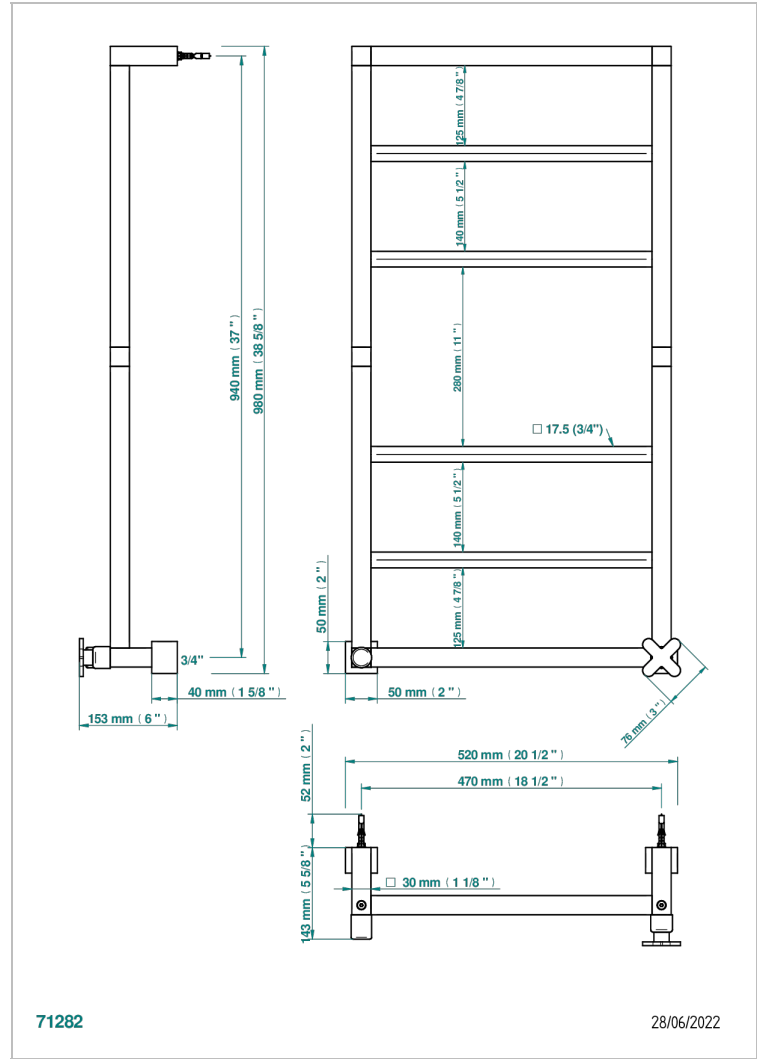

# PROFIL METAL

A6A-TWS6H1

Contemporary square towel warmer, 6 rails, 520 mm x 980 mm, hydronic with 1 stylised handle

THG<sup>®</sup>  
PARIS

## CHARACTERISTIC

- Profil Metal
- Contemporary square towel warmer, 6 rails, 520 mm x 980 mm, hydronic with 1 stylised handle

## TECHNICAL SPECS

- Pression : 0,5 bars < P < 3 bars (recommandée)
- Pressure : 7.25 psi < P < 43.5 psi (advised)
- Température eau maximale conseillée : 60°C
- Maximum water temperature advised: 140°F
- Hauteur minimale au sol (maximum height from the ground) : 60 cm (24")
- Puissance / Power : 96W à Delta T 30