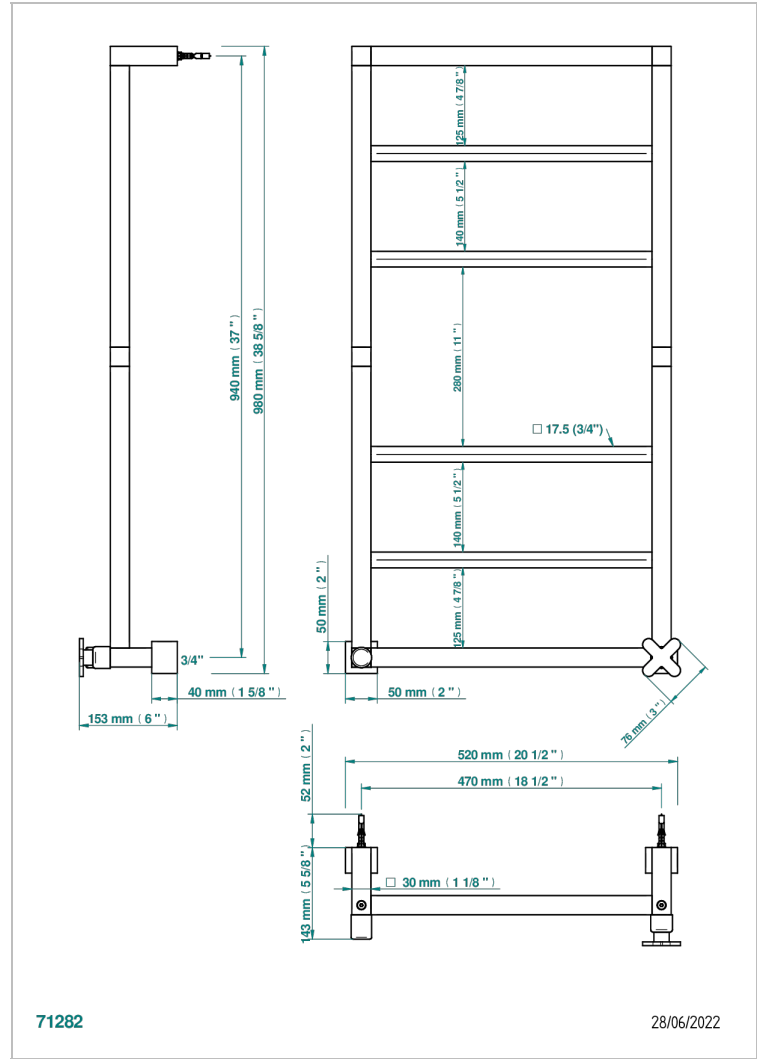

PROFIL METAL

A6A-TWS6H1

Contemporary square towel warmer, 6 rails, 520 mm x 980 mm, hydronic with 1 stylised handle

THG[®]
PARIS

CHARACTERISTIC

- Profil Metal
- Contemporary square towel warmer, 6 rails, 520 mm x 980 mm, hydronic with 1 stylised handle

TECHNICAL SPECS

- Pression : 0,5 bars < P < 3 bars (recommandée)
- Pressure : 7.25 psi < P < 43.5 psi (advised)
- Température eau maximale conseillée : 60°C
- Maximum water temperature advised: 140°F
- Hauteur minimale au sol (maximum height from the ground) : 60 cm (24")
- Puissance / Power : 96W à Delta T 30