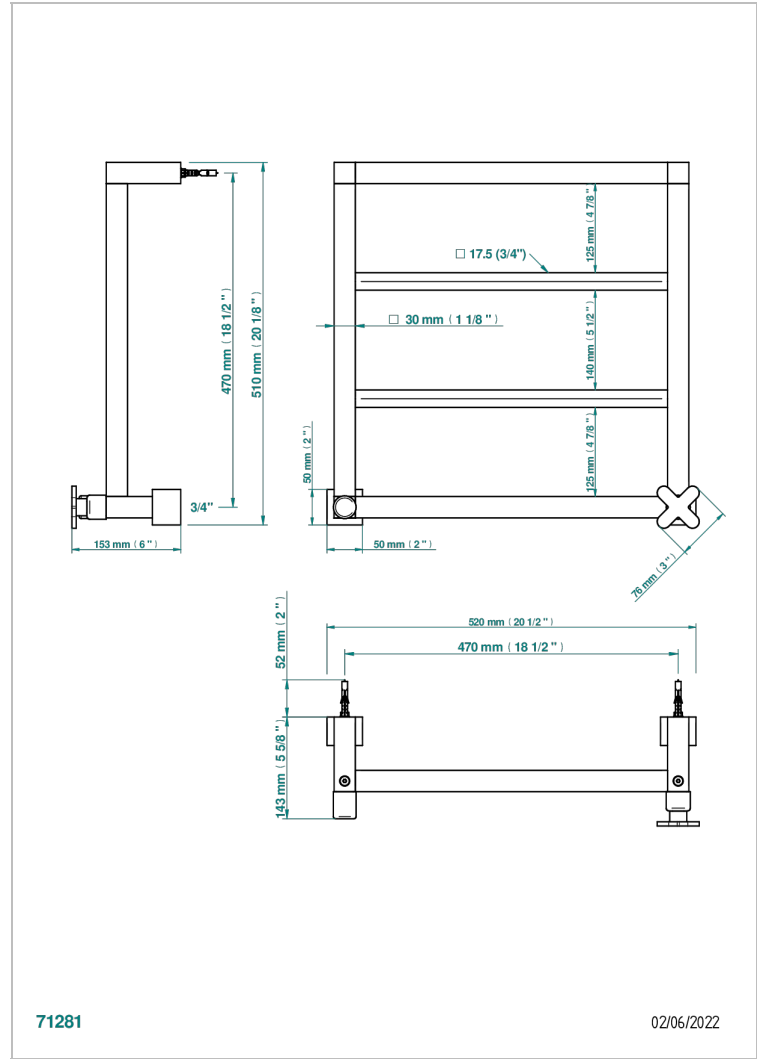

PROFIL METAL

A6A-TWS4H1

Contemporary square towel warmer, 4 rails, 520 mm x 510 mm, hydronic with 1 stylised handle

THG[®]
PARIS

71281

02/06/2022

CHARACTERISTIC

- Profil Metal
- Contemporary square towel warmer, 4 rails, 520 mm x 510 mm, hydronic with 1 stylised handle

TECHNICAL SPECS

- Pression : 0,5 bars < P < 3 bars (recommandée)
- Pressure : 7.25 psi < P < 43.5 psi (advised)
- Température eau maximale conseillée : 60°C
- Maximum water temperature advised: 140°F
- Hauteur minimale au sol (maximum height from the ground) : 60 cm (24")
- Puissance / Power : 64W à Delta T 30