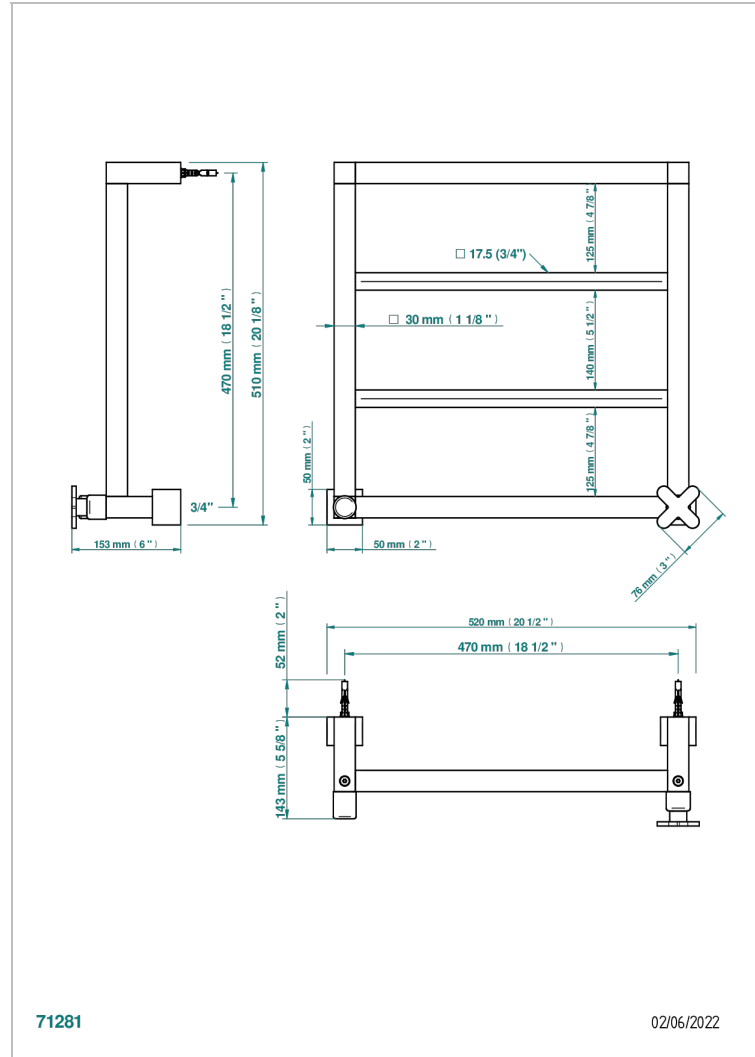

PROFIL METAL

A6A-TWS4H1

Contemporary square towel warmer, 4 rails, 520 mm x 510 mm, hydronic with 1 stylised handle

CHARACTERISTIC

- Profil Metal
- Contemporary square towel warmer, 4 rails, 520 mm x 510 mm, hydronic with 1 stylised handle

TECHNICAL SPECS

- Pression : 0,5 bars < P < 3 bars (recommandée)
- Pressure : 7.25 psi < P < 43.5 psi (advised)
- Température eau maximale conseillée : 60°C
- Maximum water temperature advised: 140°F
- Hauteur minimale au sol (maximum height from the ground) : 60 cm (24")
- Puissance / Power : 64W à Delta T 30