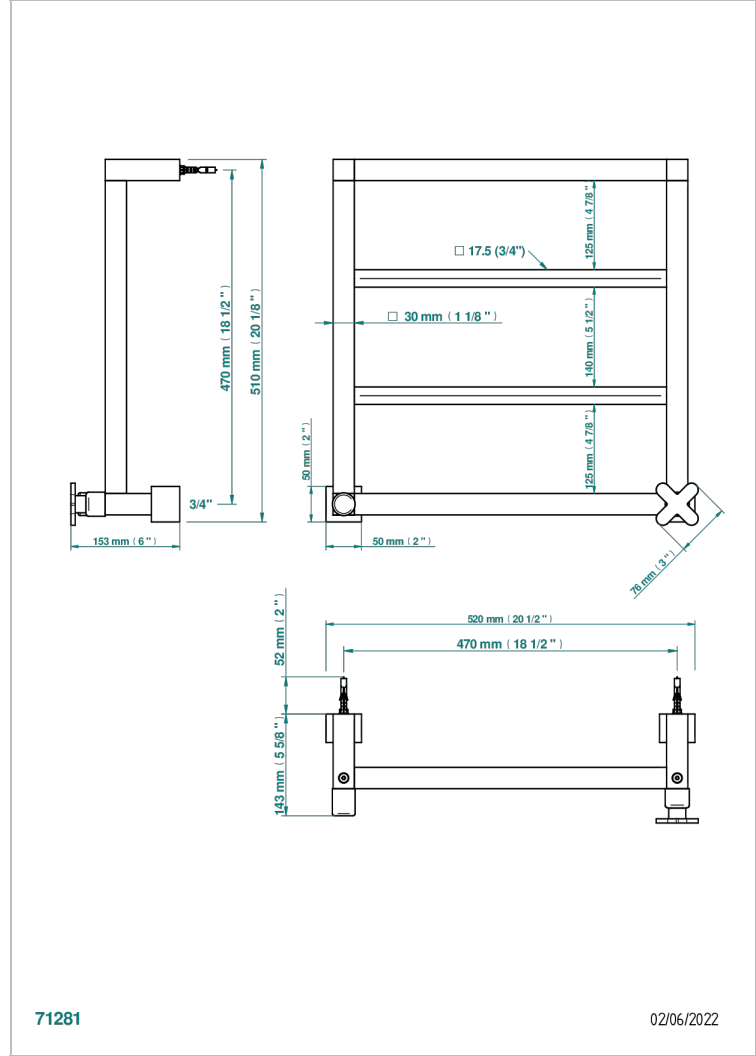

PROFIL METAL

A6A-TWS4H1

Contemporary square towel warmer, 4 rails, 520 mm x 510 mm, hydronic with 1 stylised handle

71281

02/06/2022

CHARACTERISTIC

- Profil Metal
- Contemporary square towel warmer, 4 rails, 520 mm x 510 mm, hydronic with 1 stylised handle

TECHNICAL SPECS

- Pression : 0,5 bars < P < 3 bars (recommandée)
- Pressure : 7.25 psi < P < 43.5 psi (advised)
- Température eau maximale conseillée : 60°C
- Maximum water temperature advised: 140°F
- Hauteur minimale au sol (maximum height from the ground) : 60 cm (24")
- Puissance / Power : 64W à Delta T 30