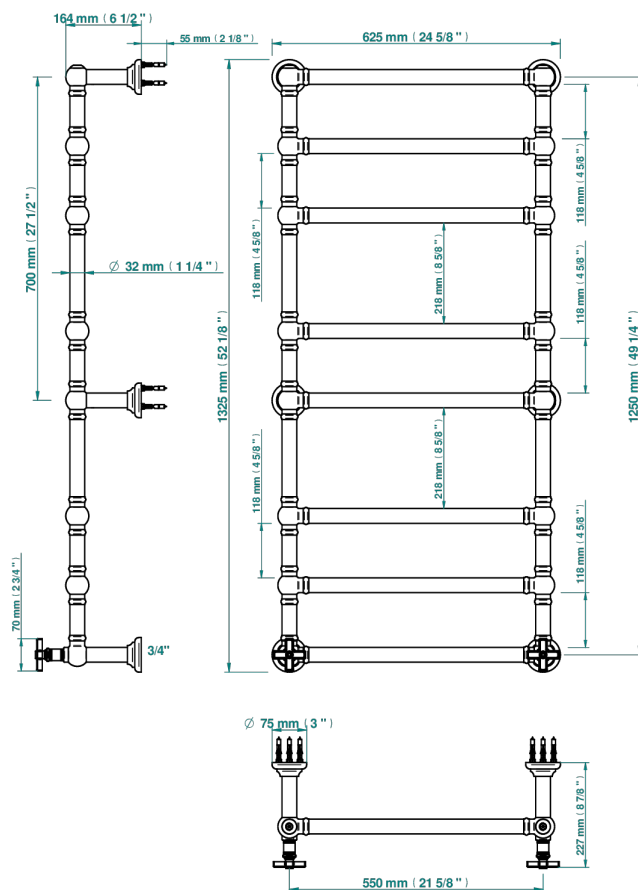

# WEST COAST WITH GUILLOCHE DECOR

U9C-TWT8H2

Traditional towel warmer, 8 rails, 625 mm x 1325 mm, hydronic with 2 stylised handles

THG<sup>®</sup>  
PARIS

71275

13/09/2019

## CHARACTERISTIC

- West coast with Guilloché decor
- Traditional towel warmer, 8 rails, 625 mm x 1325 mm, hydronic with 2 stylised handles

## TECHNICAL SPECS

- Pression : 0,5 bars < P < 3 bars (recommandée)
- Pressure : 7.25 psi < P < 43.5 psi (advised)
- Température eau maximale conseillée : 60°C
- Maximum water temperature advised: 140°F
- Hauteur minimale au sol (maximum height from the ground) : 60 cm (24")
- Puissance / Power : 171W à Delta T 30