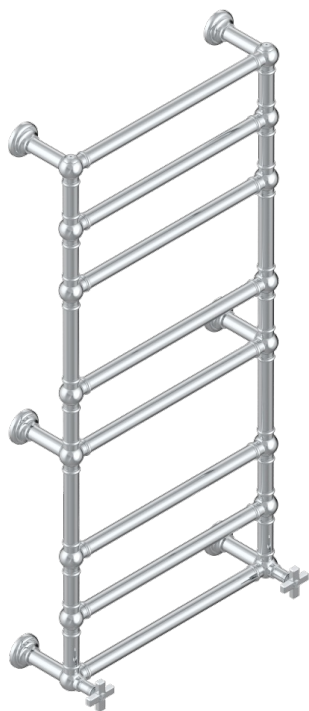

# WEST COAST WITH GUILLOCHE DECOR

U9C-TWT8H2

Traditional towel warmer, 8 rails, 625 mm x 1325 mm, hydronic with 2 stylised handles

THG<sup>®</sup>  
PARIS

71275

13/09/2019

## CHARACTERISTIC

- West coast with Guilloché decor
- Traditional towel warmer, 8 rails, 625 mm x 1325 mm, hydronic with 2 stylised handles

## TECHNICAL SPECS

- Pression : 0,5 bars < P < 3 bars (recommandée)
- Pressure : 7.25 psi < P < 43.5 psi (advised)
- Température eau maximale conseillée : 60°C
- Maximum water temperature advised: 140°F
- Hauteur minimale au sol (maximum height from the ground) : 60 cm (24")
- Puissance / Power : 171W à Delta T 30