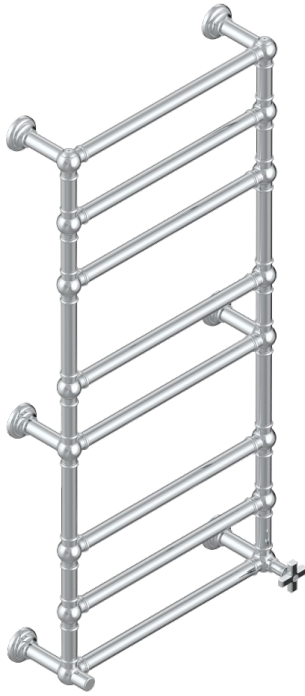

WEST COAST BLACK ONYX

U9E-TWT8H1

Traditional towel warmer, 8 rails, 625 mm x 1325 mm, hydronic with 1 stylised handle

THG[®]
PARIS

CHARACTERISTIC

- West Coast Black Onyx
- Traditional towel warmer, 8 rails, 625 mm x 1325 mm, hydronic with 1 stylised handle

TECHNICAL SPECS

- Pression : 0,5 bars < P < 3 bars (recommandée)
- Pressure : 7.25 psi < P < 43.5 psi (advised)
- Température eau maximale conseillée : 60°C
- Maximum water temperature advised: 140°F
- Hauteur minimale au sol (maximum height from the ground) : 60 cm (24")
- Puissance / Power : 171W à Delta T 30

AVAILABLE FINITIONS

Blush PVD - H62
Brass color PVD - H49
Brown bronze color PVD - F33
Gold color PVD - H52
Graphite PVD - H64
Lacquered light bronze - D01

Matt Umber PVD - H67
Matt blush PVD - H60
Matt brass color PVD - H50
Matt brown bronze color PVD - F34
Matt chrome - C02
Matt gold - F07

Matt gold color PVD - H53
Matt graphite PVD - H65
Matt nickel (color finish) - C01
Matt nickel color PVD - H56
Nickel color PVD - H55
Polished chrome (color finish) - A02

Polished gold (color finish) - F01
Polished nickel - B01
Soft gold - F30
Soft matt gold - F31
Umber PVD - H66