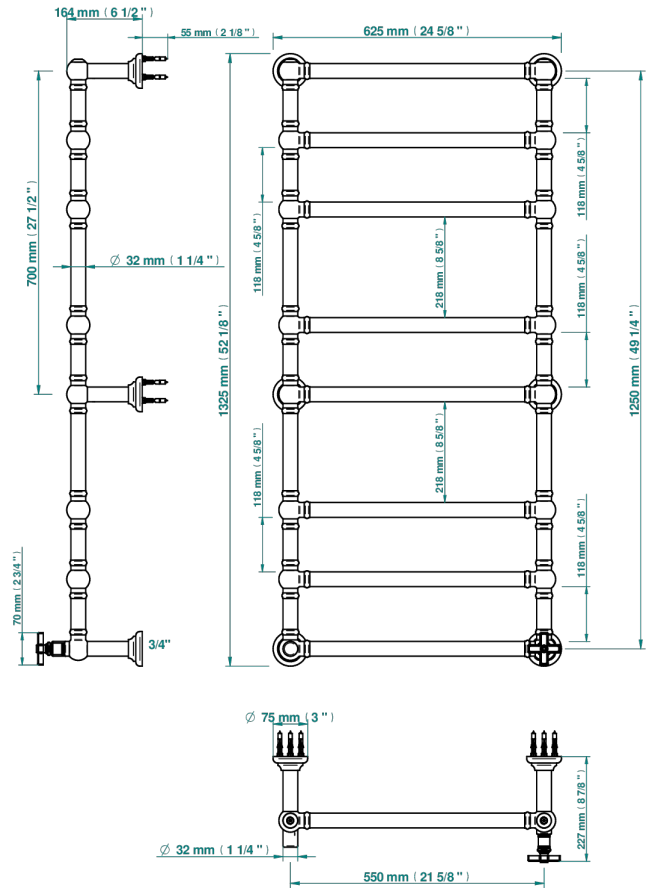

WEST COAST BLACK ONYX

U9E-TWT8H1

Traditional towel warmer, 8 rails, 625 mm x 1325 mm, hydronic with 1 stylised handle

THG[®]
PARIS

CHARACTERISTIC

- West Coast Black Onyx
- Traditional towel warmer, 8 rails, 625 mm x 1325 mm, hydronic with 1 stylised handle

TECHNICAL SPECS

- Pression : 0,5 bars < P < 3 bars (recommandée)
- Pressure : 7.25 psi < P < 43.5 psi (advised)
- Température eau maximale conseillée : 60°C
- Maximum water temperature advised: 140°F
- Hauteur minimale au sol (maximum height from the ground) : 60 cm (24")
- Puissance / Power : 171W à Delta T 30