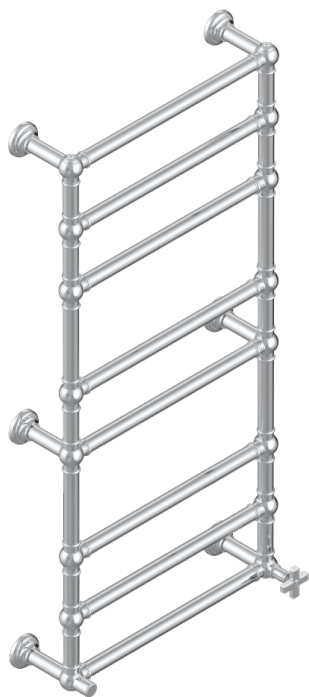

WEST COAST WITH GUILLOCHE DECOR

U9C-TWT8H1

Traditional towel warmer, 8 rails, 625 mm x 1325 mm, hydronic with 1 stylised handle

71270

13/09/2019

CHARACTERISTIC

- West coast with Guilloché decor
- Traditional towel warmer, 8 rails, 625 mm x 1325 mm, hydronic with 1 stylised handle

TECHNICAL SPECS

- Pression : 0,5 bars < P < 3 bars (recommandée)
- Pressure : 7.25 psi < P < 43.5 psi (advised)
- Température eau maximale conseillée : 60°C
- Maximum water temperature advised: 140°F
- Hauteur minimale au sol (maximum height from the ground) : 60 cm (24")
- Puissance / Power : 171W à Delta T 30

AVAILABLE FINITIONS

Blush PVD - H62
Brass color PVD - H49
Brown bronze color PVD - F33
Gold color PVD - H52
Graphite PVD - H64
Lacquered light bronze - D01

Matt Umber PVD - H67
Matt blush PVD - H60
Matt brass color PVD - H50
Matt brown bronze color PVD - F34
Matt chrome - C02
Matt gold - F07