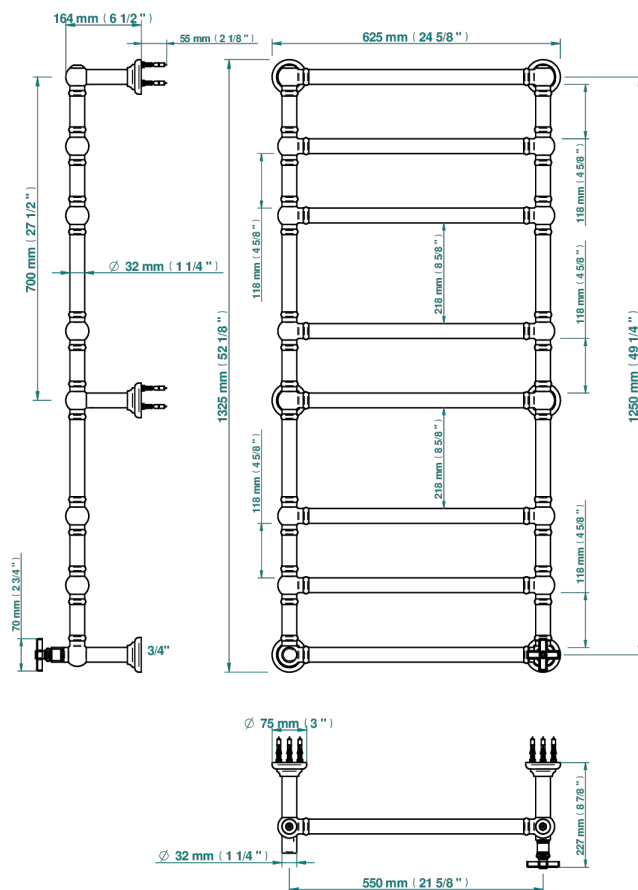

WEST COAST WITH GUILLOCHE DECOR

U9C-TWT8H1

Traditional towel warmer, 8 rails, 625 mm x 1325 mm, hydronic with 1 stylised handle

71270

13/09/2019

CHARACTERISTIC

- West coast with Guilloché decor
- Traditional towel warmer, 8 rails, 625 mm x 1325 mm, hydronic with 1 stylised handle

TECHNICAL SPECS

- Pression : 0,5 bars < P < 3 bars (recommandée)
- Pressure : 7.25 psi < P < 43.5 psi (advised)
- Température eau maximale conseillée : 60°C
- Maximum water temperature advised: 140°F
- Hauteur minimale au sol (maximum height from the ground) : 60 cm (24")
- Puissance / Power : 171W à Delta T 30

AVAILABLE FINITIONS

Blush PVD - H62
Brass color PVD - H49
Brown bronze color PVD - F33
Gold color PVD - H52
Graphite PVD - H64
Lacquered light bronze - D01

Matt Umber PVD - H67
Matt blush PVD - H60
Matt brass color PVD - H50
Matt brown bronze color PVD - F34
Matt chrome - C02
Matt gold - F07