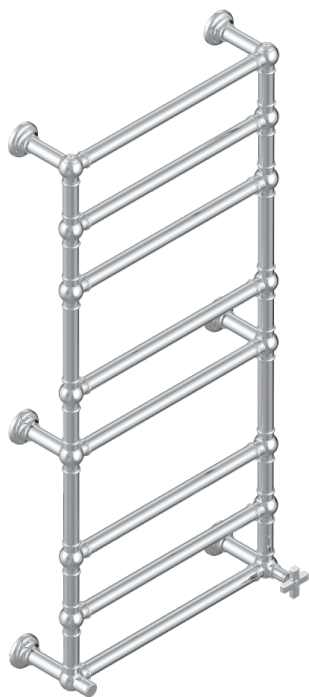

WEST COAST WITH GUILLOCHE DECOR

U9C-TWT8H1

Traditional towel warmer, 8 rails, 625 mm x 1325 mm, hydronic with 1 stylised handle

THG[®]
PARIS

71270

13/09/2019

CHARACTERISTIC

- West coast with Guilloché decor
- Traditional towel warmer, 8 rails, 625 mm x 1325 mm, hydronic with 1 stylised handle

TECHNICAL SPECS

- Pression : 0,5 bars < P < 3 bars (recommandée)
- Pressure : 7.25 psi < P < 43.5 psi (advised)
- Température eau maximale conseillée : 60°C
- Maximum water temperature advised: 140°F
- Hauteur minimale au sol (maximum height from the ground) : 60 cm (24")
- Puissance / Power : 171W à Delta T 30

AVAILABLE FINITIONS

Blush PVD - H62
Brass color PVD - H49
Brown bronze color PVD - F33
Gold color PVD - H52
Graphite PVD - H64
Lacquered light bronze - D01

Matt Umber PVD - H67
Matt blush PVD - H60
Matt brass color PVD - H50
Matt brown bronze color PVD - F34
Matt chrome - C02
Matt gold - F07