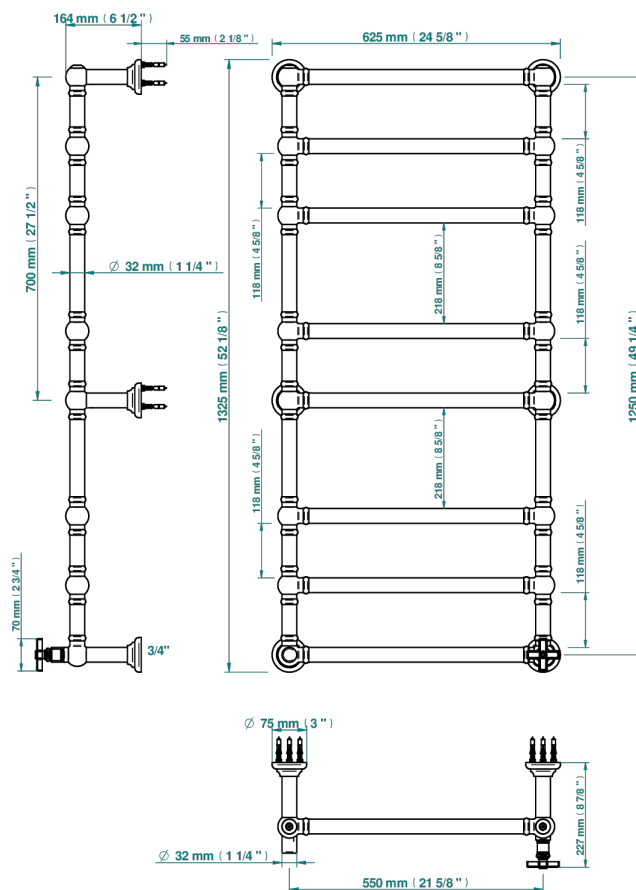

WEST COAST WITH GUILLOCHE DECOR

U9C-TWT8H1

Traditional towel warmer, 8 rails, 625 mm x 1325 mm, hydronic with 1 stylised handle

THG[®]
PARIS

71270

13/09/2019

CHARACTERISTIC

- West coast with Guilloché decor
- Traditional towel warmer, 8 rails, 625 mm x 1325 mm, hydronic with 1 stylised handle

TECHNICAL SPECS

- Pression : 0,5 bars < P < 3 bars (recommandée)
- Pressure : 7.25 psi < P < 43.5 psi (advised)
- Température eau maximale conseillée : 60°C
- Maximum water temperature advised: 140°F
- Hauteur minimale au sol (maximum height from the ground) : 60 cm (24")
- Puissance / Power : 171W à Delta T 30