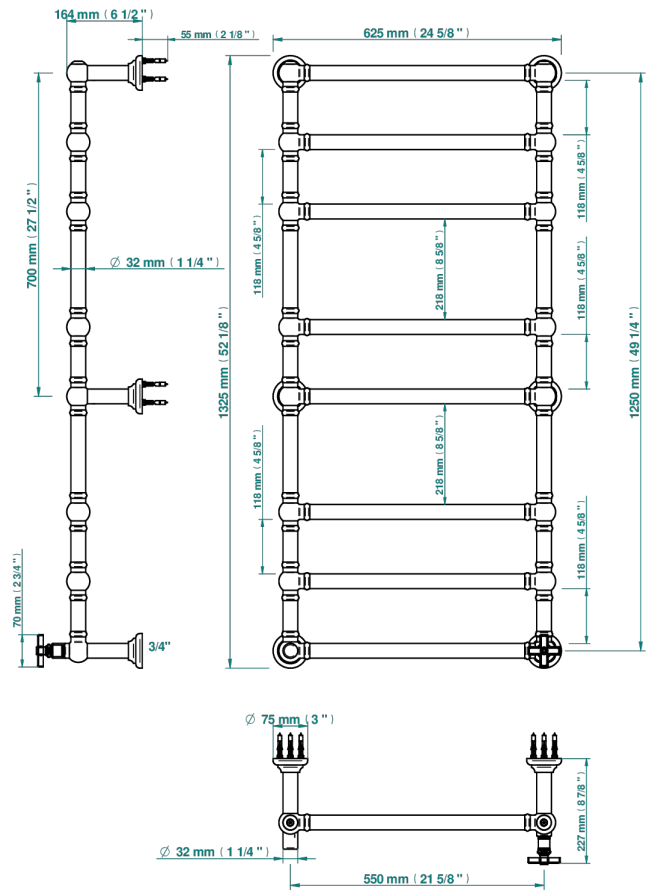

WEST COAST WITH GUILLOCHE DECOR

U9C-TWT8H1

Traditional towel warmer, 8 rails, 625 mm x 1325 mm, hydronic with 1 stylised handle

THG[®]
PARIS

71270

13/09/2019

CARACTERÍSTICAS

- West coast with Guilloché decor
- Traditional towel warmer, 8 rails, 625 mm x 1325 mm, hydronic with 1 stylised handle

ESPECIFICACIONES TÉCNICAS

- Pression : 0,5 bars < P < 3 bars (recommandée)
- Pressure : 7.25 psi < P < 43.5 psi (advised)
- Température eau maximale conseillée : 60°C
- Maximum water temperature advised: 140°F
- Hauteur minimale au sol (maximum height from the ground) : 60 cm (24")
- Puissance / Power : 171W à Delta T 30