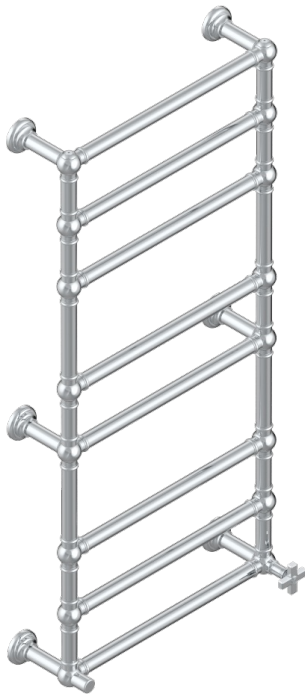

WEST COAST WITH GUILLOCHE DECOR

U9C-TWT8H1

Traditional towel warmer, 8 rails, 625 mm x 1325 mm, hydronic with 1 stylised handle

THG[®]
PARIS

71270

13/09/2019

CARACTERÍSTICAS

- West coast with Guilloché decor
- Traditional towel warmer, 8 rails, 625 mm x 1325 mm, hydronic with 1 stylised handle

ESPECIFICACIONES TÉCNICAS

- Pression : 0,5 bars < P < 3 bars (recommandée)
- Pressure : 7.25 psi < P < 43.5 psi (advised)
- Température eau maximale conseillée : 60°C
- Maximum water temperature advised: 140°F
- Hauteur minimale au sol (maximum height from the ground) : 60 cm (24")
- Puissance / Power : 171W à Delta T 30

ACABADOS DISPONIBLES

Bronce claro - D01
Cromo - A02
Cromo mate - C02
Dorado - F01
Dorado mate - F07
Dorado pálido - F30

Dorado pálido mate (sin barniz) - F31
Níquel - B01
Níquel mate - C01
Pvd blush - H62
Pvd blush mate - H60
Pvd color latón - H49