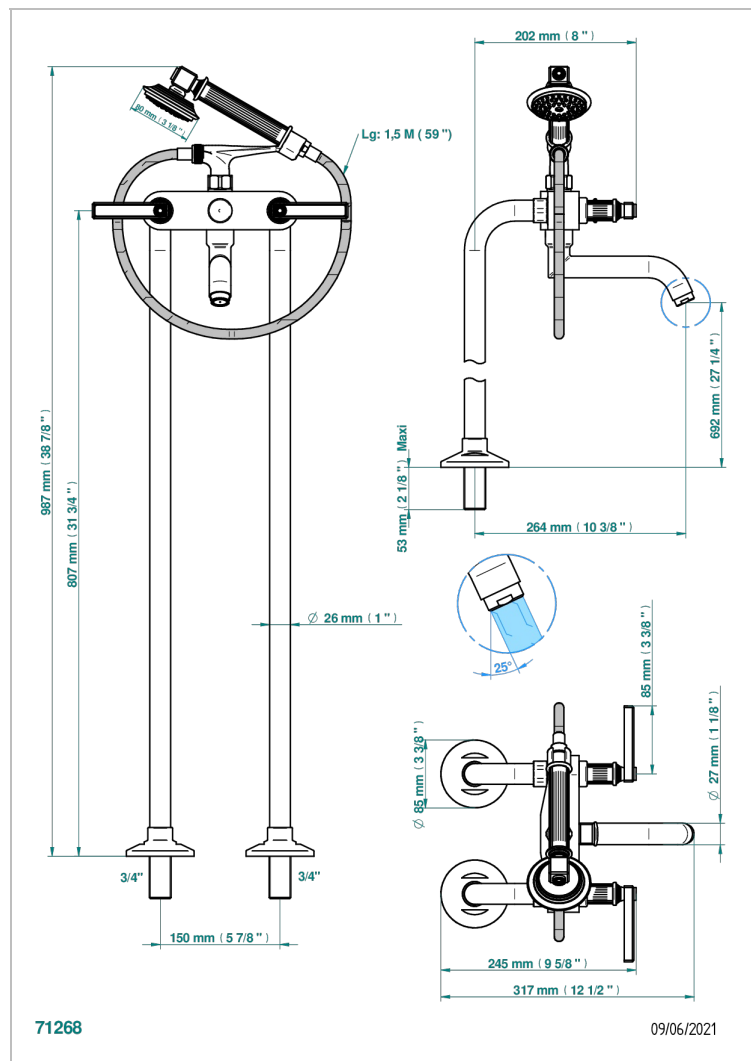

GRAND CENTRAL WHITE ONYX WITH LEVER HANDLES

U9S-13CS

Bath shower tub filler with floor risers

CHARACTERISTIC

- ACS : 21ACCLY034

STANDARDS

AVAILABLE FINITIONS

Black ceram - D30
Blush PVD - H62
Brass color PVD - H49
Brown bronze color PVD - F33
Chrome polished - A02
Copper antique matt, coated - H07

Matt nickel (American satin) - C01
Matt nickel color PVD - H56
Natural smoked Brass - A13
Nickel antique / Sovereign - H28
Nickel color PVD - H55
Nickel polished - B01

Soft gold - F30
Soft matt gold - F31
Umber PVD - H66