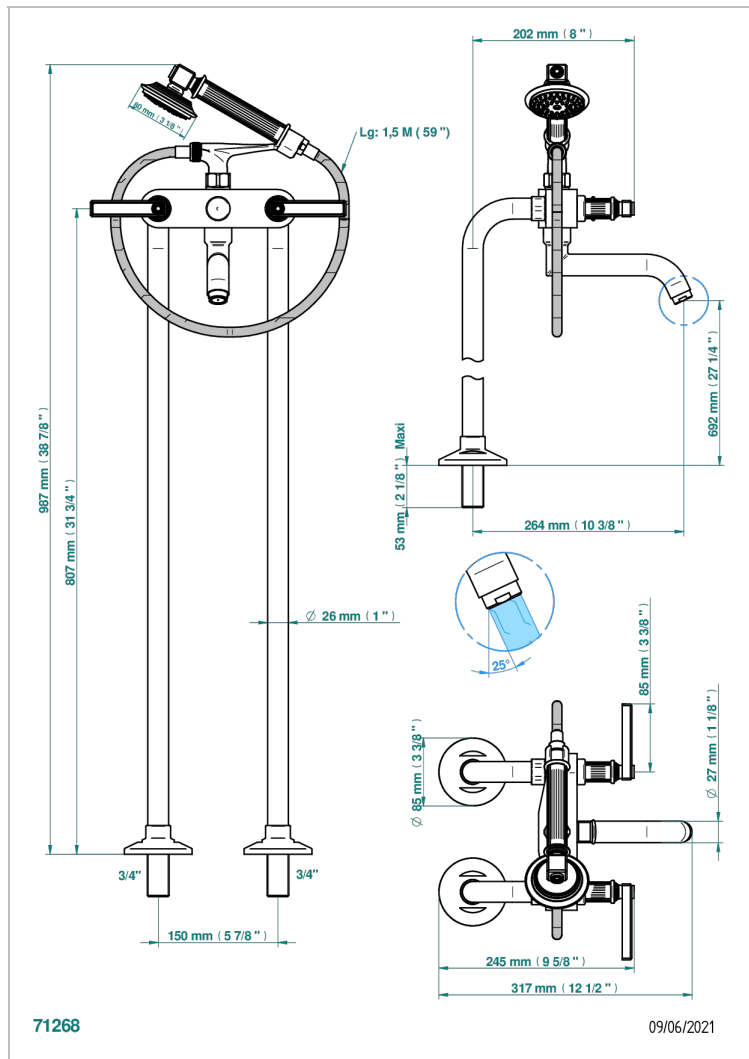

# GRAND CENTRAL WHITE ONYX WITH LEVER HANDLES

U9S-13CS

Free-standing bath/shower mixer with upright connections

## 相关的SKU

- Ref. G00-13800A 浴缸淋浴龙头固定支架, F 3/4"进水, F 3/4"出水