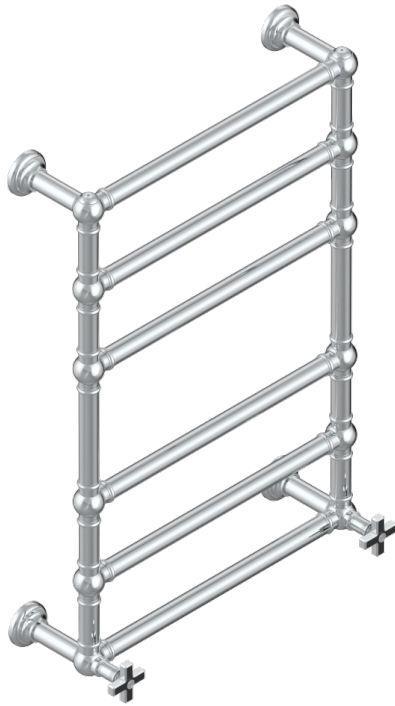

# WEST COAST BLACK ONYX

U9E-TWT6H2

Traditional towel warmer, 6 rails, 625 mm x 925 mm, hydronic with 2 stylised handles

THG<sup>®</sup>  
PARIS

71266

13/09/2019

## CHARACTERISTIC

- West Coast Black Onyx
- Traditional towel warmer, 6 rails, 625 mm x 925 mm, hydronic with 2 stylised handles

## TECHNICAL SPECS

- Pression : 0,5 bars < P < 3 bars (recommandée)
- Pressure : 7.25 psi < P < 43.5 psi (advised)
- Température eau maximale conseillée : 60°C
- Maximum water temperature advised: 140°F
- Hauteur minimale au sol (maximum height from the ground) : 60 cm (24")
- Puissance / Power : 128W à Delta T 30