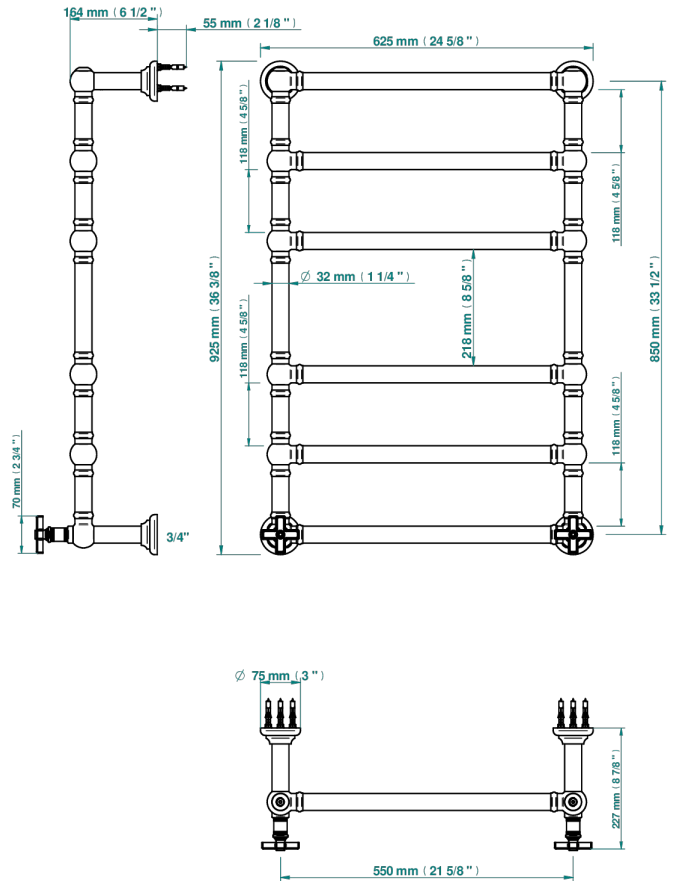

# WEST COAST BLACK ONYX

U9E-TWT6H2

Traditional towel warmer, 6 rails, 625 mm x 925 mm, hydronic with 2 stylised handles

THG<sup>®</sup>  
PARIS

71266

13/09/2019

## CHARACTERISTIC

- West Coast Black Onyx
- Traditional towel warmer, 6 rails, 625 mm x 925 mm, hydronic with 2 stylised handles

## TECHNICAL SPECS

- Pression : 0,5 bars < P < 3 bars (recommandée)
- Pressure : 7.25 psi < P < 43.5 psi (advised)
- Température eau maximale conseillée : 60°C
- Maximum water temperature advised: 140°F
- Hauteur minimale au sol (maximum height from the ground) : 60 cm (24")
- Puissance / Power : 128W à Delta T 30