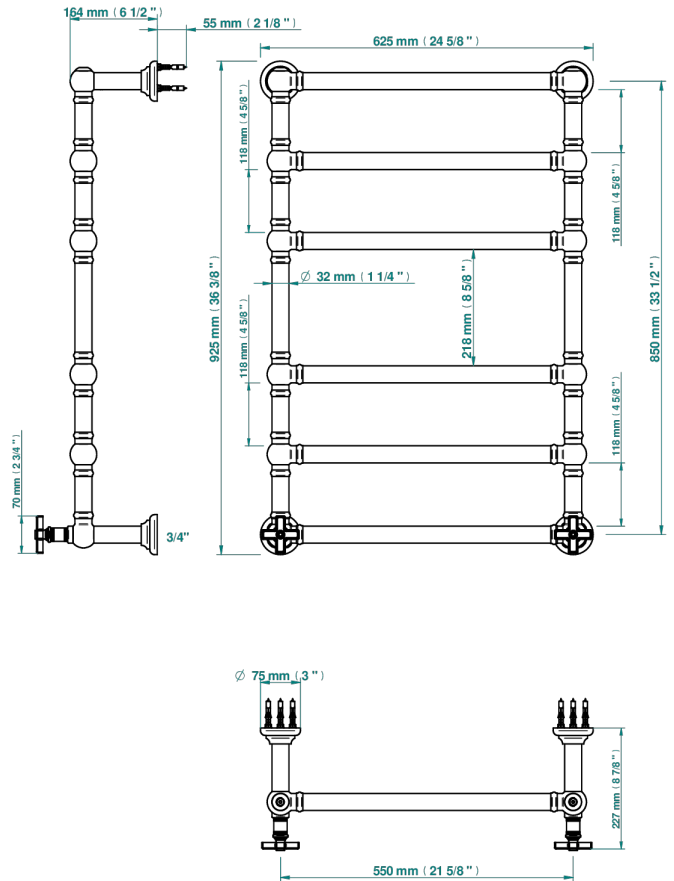

WEST COAST BLACK ONYX

U9E-TWT6H2

Traditional towel warmer, 6 rails, 625 mm x 925 mm, hydronic with 2 stylised handles

THG[®]
PARIS

71266

13/09/2019

CARACTERÍSTICAS

- West Coast Black Onyx
- Traditional towel warmer, 6 rails, 625 mm x 925 mm, hydronic with 2 stylised handles

ESPECIFICACIONES TÉCNICAS

- Pression : 0,5 bars < P < 3 bars (recommandée)
- Pressure : 7.25 psi < P < 43.5 psi (advised)
- Température eau maximale conseillée : 60°C
- Maximum water temperature advised: 140°F
- Hauteur minimale au sol (maximum height from the ground) : 60 cm (24")
- Puissance / Power : 128W à Delta T 30