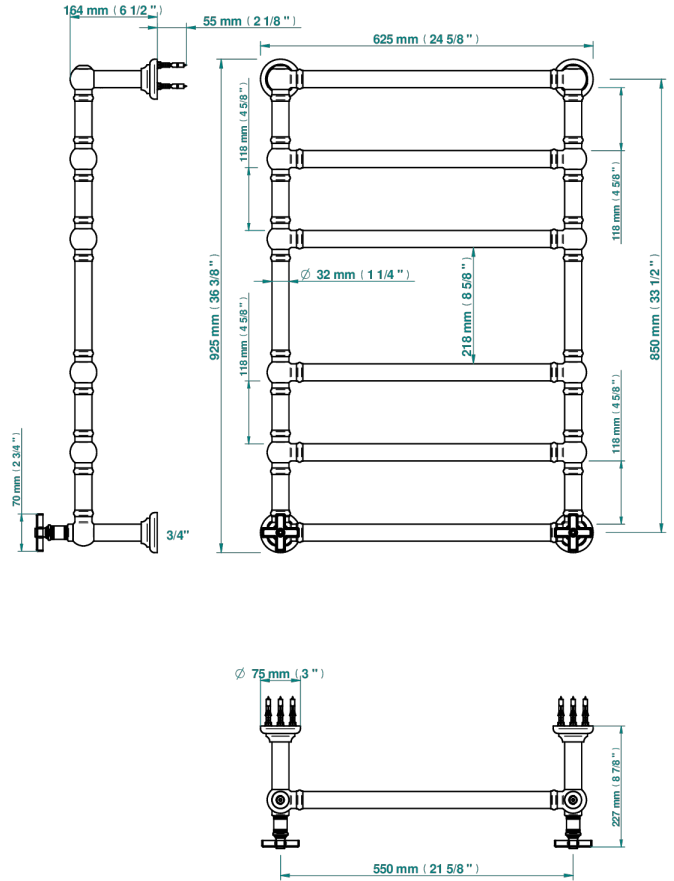

WEST COAST BLACK ONYX

U9E-TWT6H2

Traditional towel warmer, 6 rails, 625 mm x 925 mm, hydronic with 2 stylised handles

THG[®]
PARIS

71266

13/09/2019

CHARACTERISTIC

- West Coast Black Onyx
- Traditional towel warmer, 6 rails, 625 mm x 925 mm, hydronic with 2 stylised handles

TECHNICAL SPECS

- Pression : 0,5 bars < P < 3 bars (recommandée)
- Pressure : 7.25 psi < P < 43.5 psi (advised)
- Température eau maximale conseillée : 60°C
- Maximum water temperature advised: 140°F
- Hauteur minimale au sol (maximum height from the ground) : 60 cm (24")
- Puissance / Power : 128W à Delta T 30