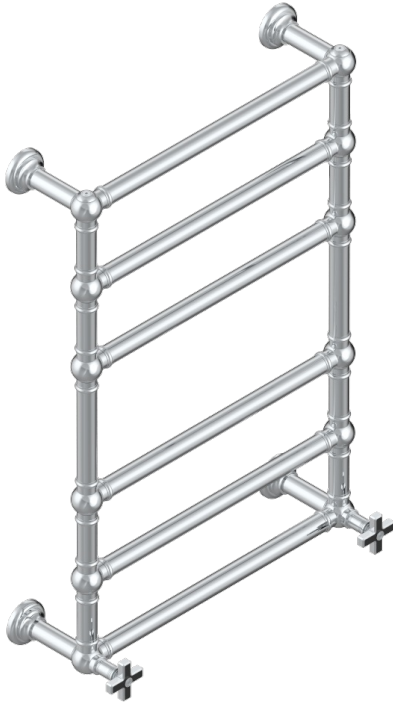

WEST COAST BLACK ONYX

U9E-TWT6H2

Traditional towel warmer, 6 rails, 625 mm x 925 mm, hydronic with 2 stylised handles

THG[®]
PARIS

71266

13/09/2019

CHARACTERISTIC

- West Coast Black Onyx
- Traditional towel warmer, 6 rails, 625 mm x 925 mm, hydronic with 2 stylised handles

TECHNICAL SPECS

- Pression : 0,5 bars < P < 3 bars (recommandée)
- Pressure : 7.25 psi < P < 43.5 psi (advised)
- Température eau maximale conseillée : 60°C
- Maximum water temperature advised: 140°F
- Hauteur minimale au sol (maximum height from the ground) : 60 cm (24")
- Puissance / Power : 128W à Delta T 30