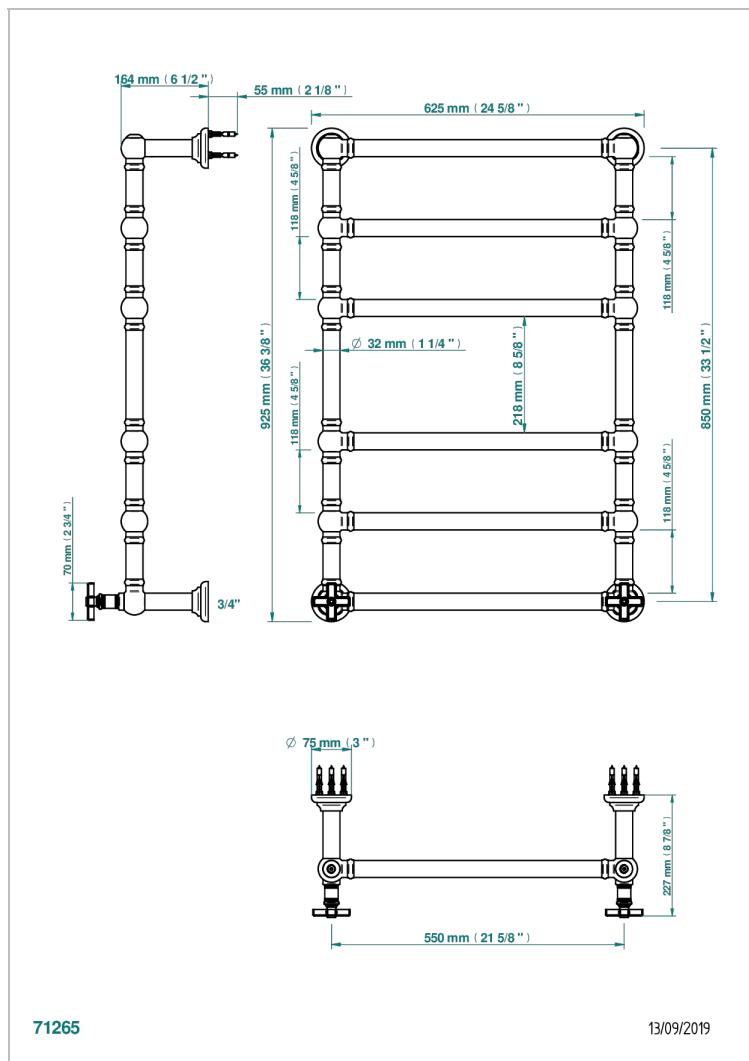

WEST COAST WITH GUILLOCHE DECOR

U9C-TWT6H2

Traditional towel warmer, 6 rails, 625 mm x 925 mm, hydronic with 2 stylised handles

CHARACTERISTIC

- West coast with Guilloché decor
- Traditional towel warmer, 6 rails, 625 mm x 925 mm, hydronic with 2 stylised handles

TECHNICAL SPECS

- Pression : 0,5 bars < P < 3 bars (recommandée)
- Pressure : 7.25 psi < P < 43.5 psi (advised)
- Température eau maximale conseillée : 60°C
- Maximum water temperature advised: 140°F
- Hauteur minimale au sol (maximum height from the ground) : 60 cm (24")
- Puissance / Power : 128W à Delta T 30