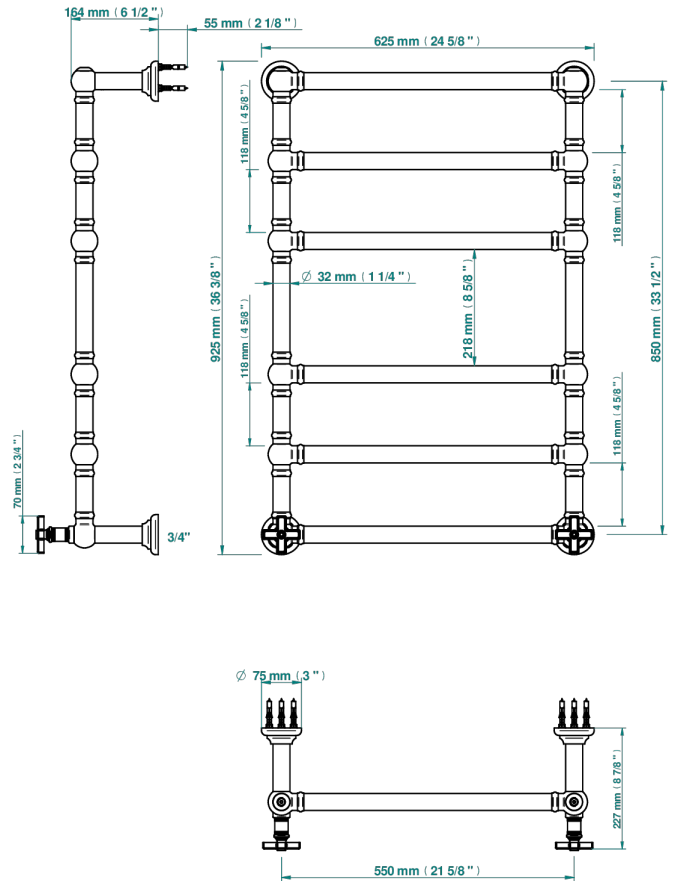

# WEST COAST WITH GUILLOCHE DECOR

U9C-TWT6H2

Traditional towel warmer, 6 rails, 625 mm x 925 mm, hydronic with 2 stylised handles

THG<sup>®</sup>  
PARIS

71265

13/09/2019

## CARACTERÍSTICAS

- West coast with Guilloché decor
- Traditional towel warmer, 6 rails, 625 mm x 925 mm, hydronic with 2 stylised handles

## ESPECIFICACIONES TÉCNICAS

- Pression : 0,5 bars < P < 3 bars (recommandée)
- Pressure : 7.25 psi < P < 43.5 psi (advised)
- Température eau maximale conseillée : 60°C
- Maximum water temperature advised: 140°F
- Hauteur minimale au sol (maximum height from the ground) : 60 cm (24")
- Puissance / Power : 128W à Delta T 30