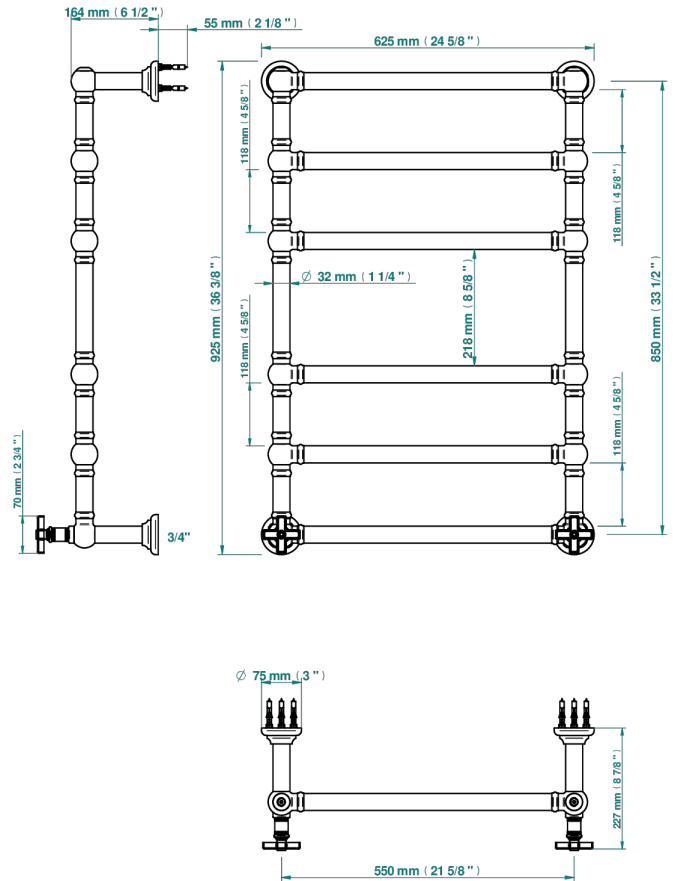

WEST COAST WITH GUILLOCHE DECOR

U9C-TWT6H2

Traditional towel warmer, 6 rails, 625 mm x 925 mm, hydronic with 2 stylised handles

71265

13/09/2019

CHARACTERISTIC

- West coast with Guilloché decor
- Traditional towel warmer, 6 rails, 625 mm x 925 mm, hydronic with 2 stylised handles

TECHNICAL SPECS

- Pression : 0,5 bars < P < 3 bars (recommandée)
- Pressure : 7.25 psi < P < 43.5 psi (advised)
- Température eau maximale conseillée : 60°C
- Maximum water temperature advised: 140°F
- Hauteur minimale au sol (maximum height from the ground) : 60 cm (24")
- Puissance / Power : 128W à Delta T 30