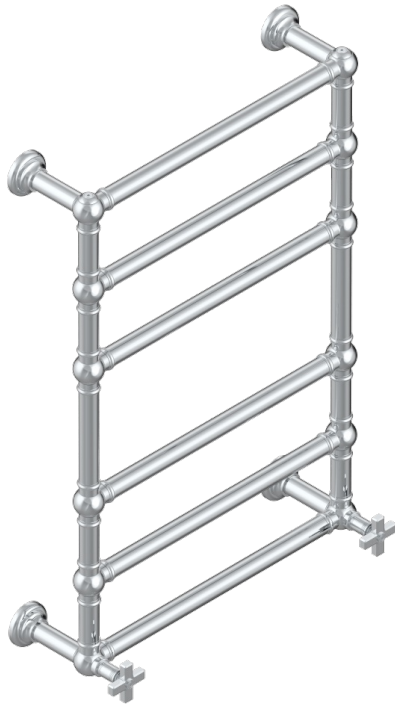

WEST COAST WITH GUILLOCHE DECOR

U9C-TWT6H2

Traditional towel warmer, 6 rails, 625 mm x 925 mm, hydronic with 2 stylised handles

71265

13/09/2019

CHARACTERISTIC

- West coast with Guilloché decor
- Traditional towel warmer, 6 rails, 625 mm x 925 mm, hydronic with 2 stylised handles

TECHNICAL SPECS

- Pression : 0,5 bars < P < 3 bars (recommandée)
- Pressure : 7.25 psi < P < 43.5 psi (advised)
- Température eau maximale conseillée : 60°C
- Maximum water temperature advised: 140°F
- Hauteur minimale au sol (maximum height from the ground) : 60 cm (24")
- Puissance / Power : 128W à Delta T 30