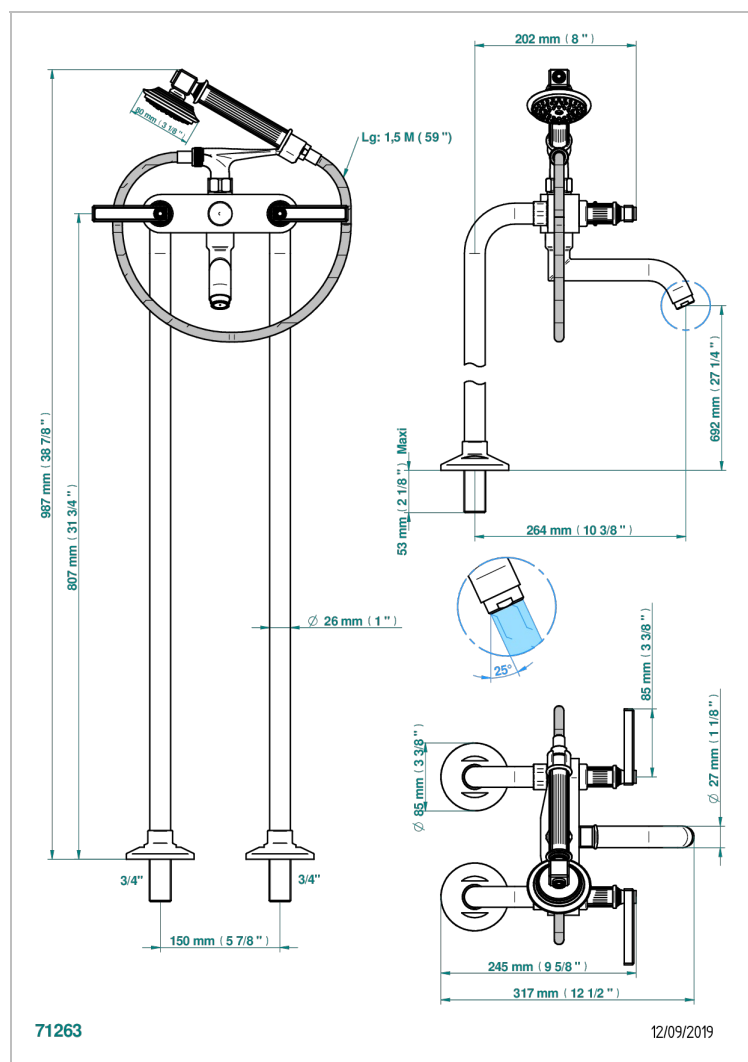

GRAND CENTRAL BLACK ONYX WITH LEVER

U9N-13CS

Free-standing bath/shower mixer with upright connections

CHARACTERISTIC

- ACS : 21ACCLY034

STANDARDS

RELATED SKU'S

- Ref. G00-13800A Set of installation for tub filler

AVAILABLE FINITIONS

Antique nickel - H28
Black ceram - D30
Blush PVD - H62
Brass color PVD - H49
Brown bronze color PVD - F33
Gold color PVD - H52

Graphite PVD - H64
Lacquered light bronze - D01
Matt Umber PVD - H67
Matt blush PVD - H60
Matt brass color PVD - H50
Matt brown bronze color PVD - F34