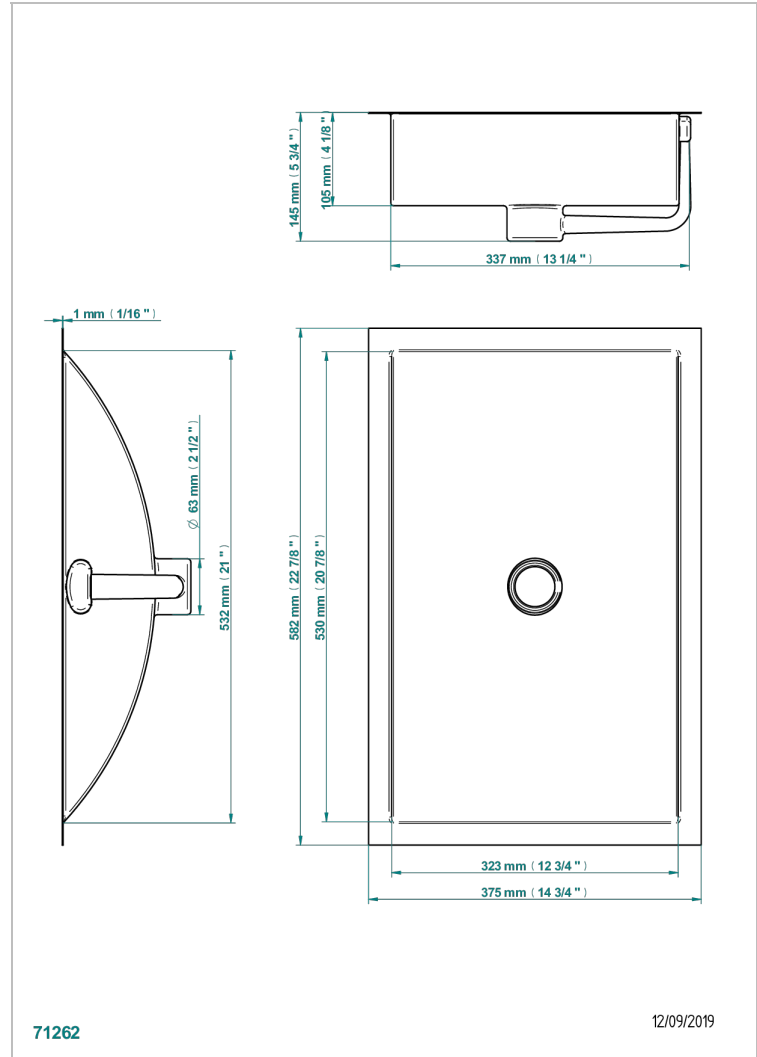

METAL BASIN

GB2-5/BP

Rectangular basin 22'7/8 x 14'3/4 with overflow and flat edge, smooth metal finishing - for installation from above or under a vanity top

71262

12/09/2019

CHARACTERISTIC

- Metal Basin
- Rectangular basin 22'7/8 x 14'3/4 with overflow and flat edge, smooth metal finishing - for installation from above or under a vanity top

AVAILABLE FINITIONS

- Chrome polished - A02
- Gold polished - F01
- Matt nickel (American satin) - C01
- Natural brass, uncoated (metal basin) - O05
- Natural red copper, uncoated (metal basin) - O04
- Nickel polished - B01