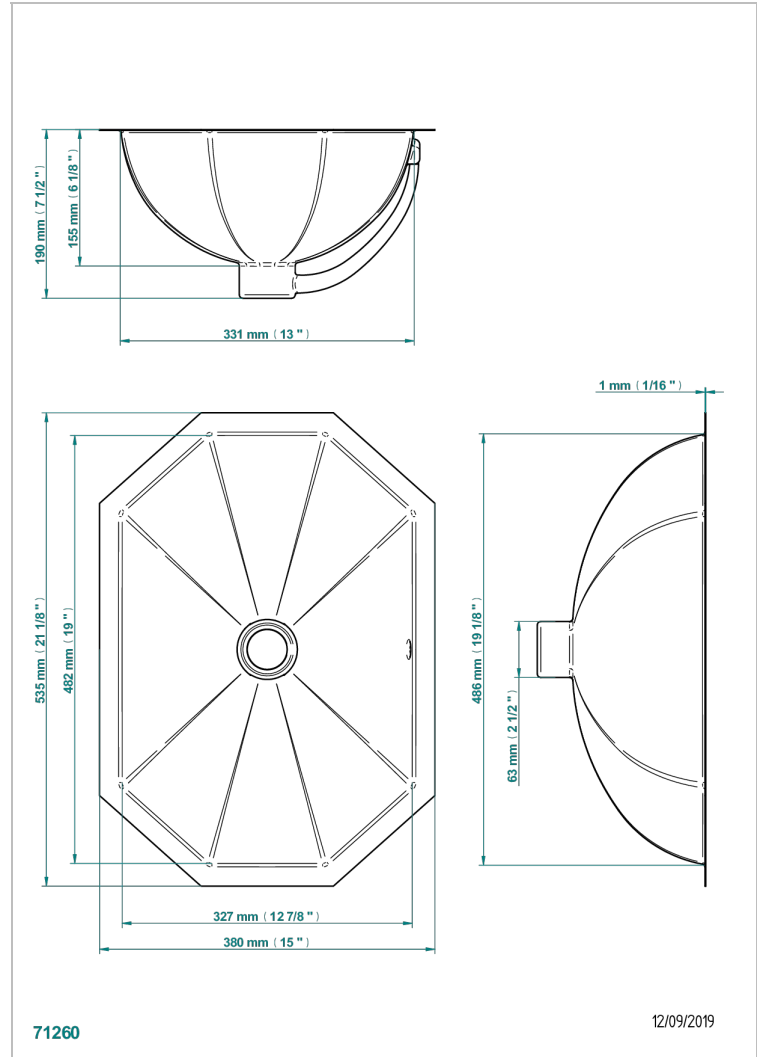

METAL BASIN

GB2-4/BP

Rectangular basin, 53,5 x 38 cm, with overflow and flat edge, hammered metal finishing - for installation from above or under a vanity top

CHARACTERISTIC

- Metal Basin
- Rectangular basin, 53,5 x 38 cm, with overflow and flat edge, hammered metal finishing - for installation from above or under a vanity top