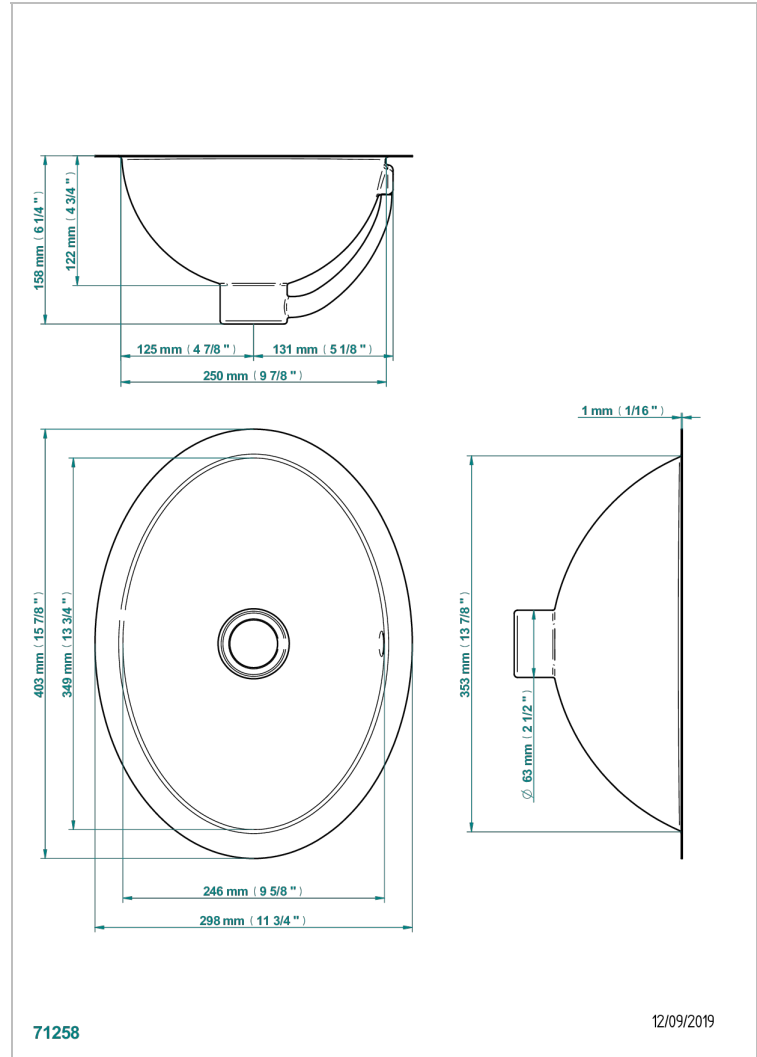

METAL BASIN

GB2-22/BP

Oval hand basin, 15 7/8" x 11 3/4", with overflow and flat edge, hammered metal finishing - for installation from above or under a vanity top

CHARACTERISTIC

- Metal Basin
- Oval hand basin, 15 7/8" x 11 3/4", with overflow and flat edge, hammered metal finishing - for installation from above or under a vanity top