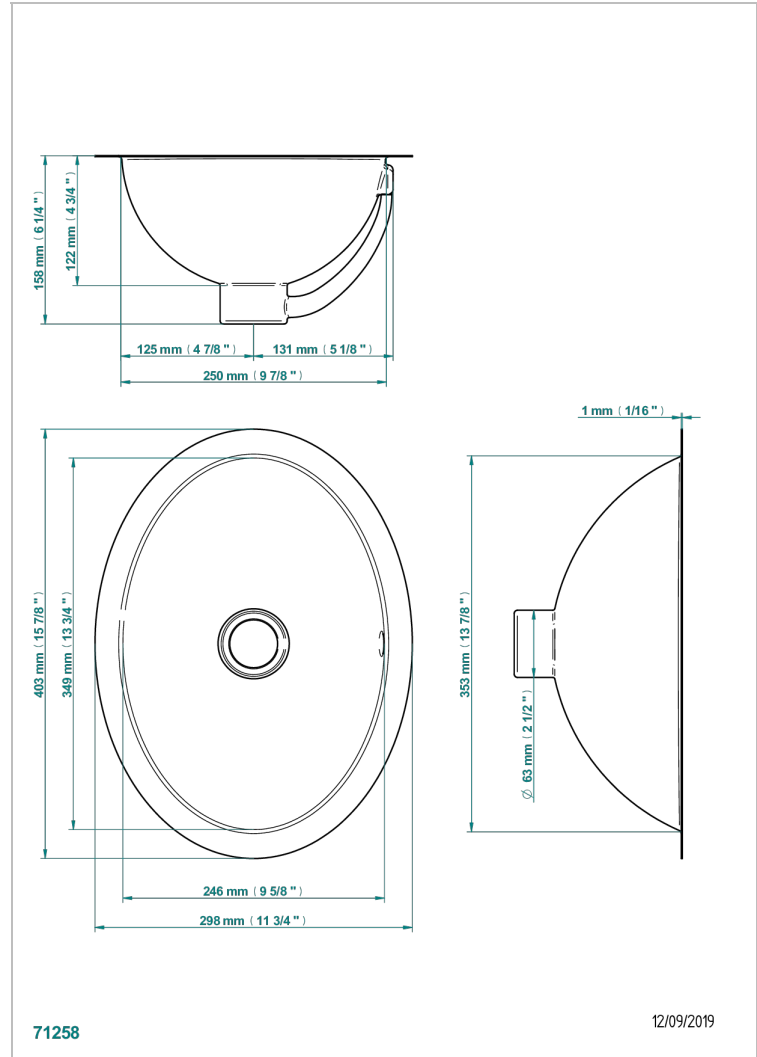

METAL BASIN

GB2-22/BP

Oval hand basin, 40 x 30 cm, with overflow and flat edge, hammered metal finishing - for installation from above or under a vanity top

CHARACTERISTIC

- Metal Basin
- Oval hand basin, 40 x 30 cm, with overflow and flat edge, hammered metal finishing - for installation from above or under a vanity top