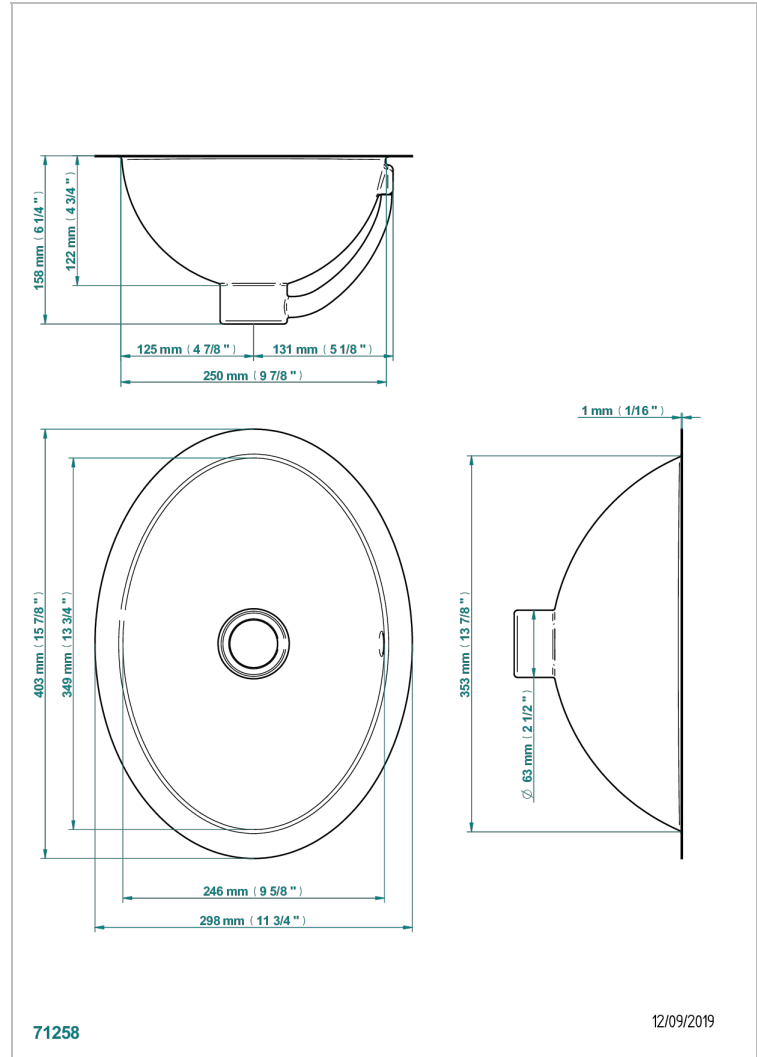

# METAL BASIN

GB2-22/BP

Oval hand basin, 40 x 30 cm, with overflow and flat edge, hammered metal finishing - for installation from above or under a vanity top

## CHARACTERISTIC

- Metal Basin
- Oval hand basin, 40 x 30 cm, with overflow and flat edge, hammered metal finishing - for installation from above or under a vanity top