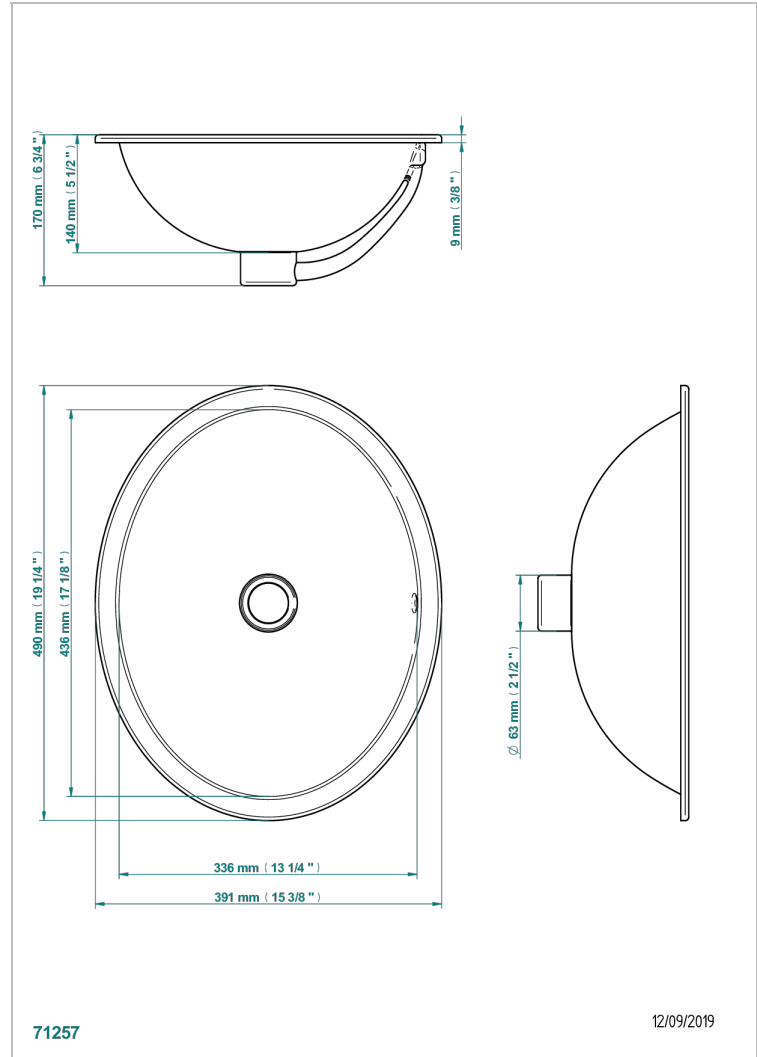

METAL BASIN

GB2-2/BT

Oval basin, 19 1/4" x 15 3/8", with overflow and high edge, to fix above, hammered metal finishing - for installation from above a vanity top

CHARACTERISTIC

- Metal Basin
- Oval basin, 19 1/4" x 15 3/8", with overflow and high edge, to fix above, hammered metal finishing - for installation from above a vanity top

AVAILABLE FINITIONS

- Chrome polished - A02
- Gold polished - F01
- Matt nickel (American satin) - C01
- Natural brass, uncoated (metal basin) - O05
- Natural red copper, uncoated (metal basin) - O04
- Nickel polished - B01