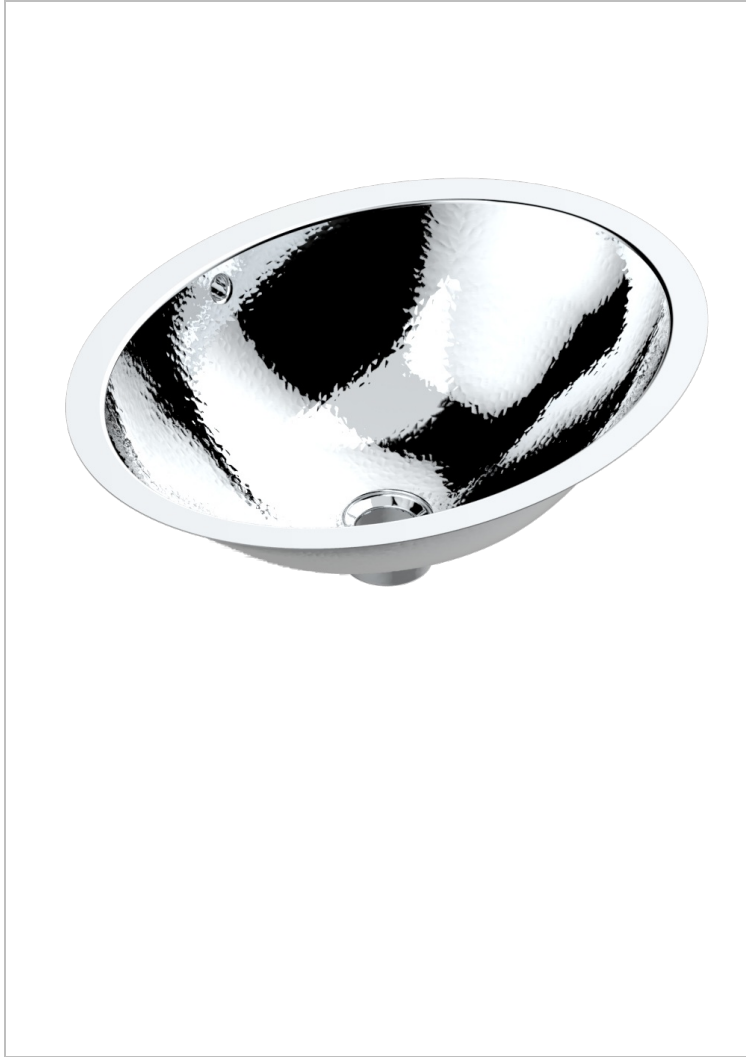

METAL BASIN

GB2-2/BP

Oval basin, 19 1/2" x 15 3/8", with overflow and flat edge, hammered metal finishing - for installation from above or under a vanity top

CHARACTERISTIC

- Metal Basin
- Oval basin, 19 1/2" x 15 3/8", with overflow and flat edge, hammered metal finishing - for installation from above or under a vanity top

AVAILABLE FINITIONS

- Chrome polished - A02
- Gold polished - F01
- Matt nickel (American satin) - C01
- Natural brass, uncoated (metal basin) - O05
- Natural red copper, uncoated (metal basin) - O04
- Nickel polished - B01

Soft gold - F30