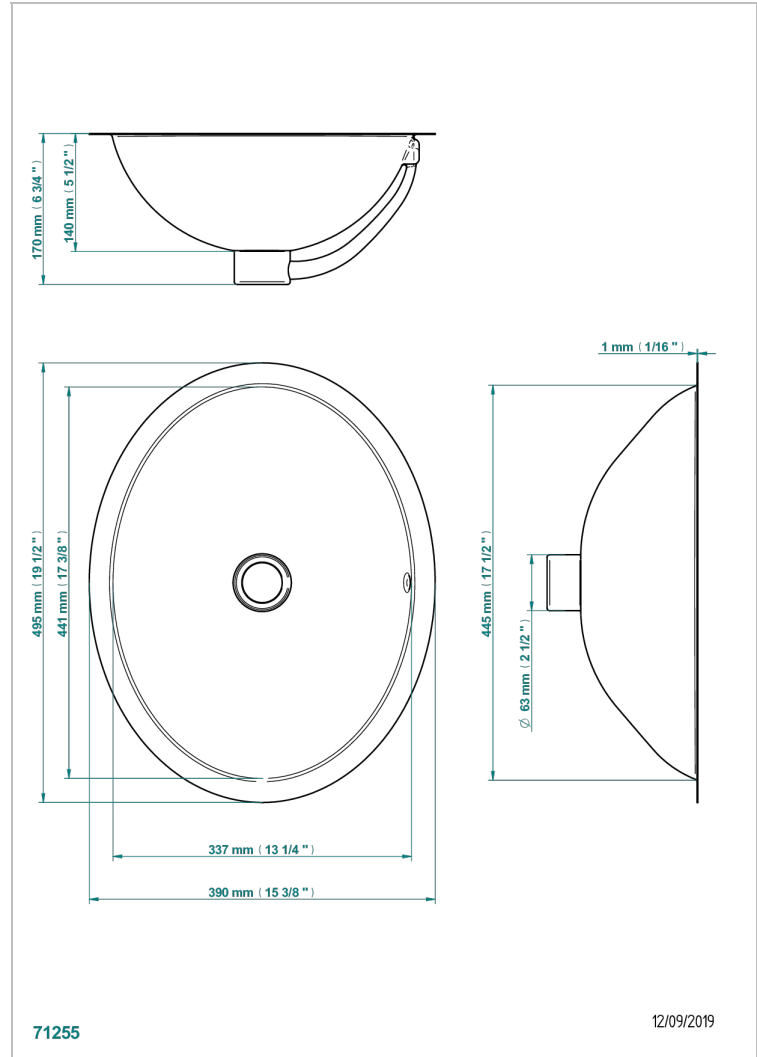

METAL BASIN

GB2-2/BP

Oval basin, 19 1/2" x 15 3/8", with overflow and flat edge, hammered metal finishing - for installation from above or under a vanity top

CHARACTERISTIC

- Metal Basin
- Oval basin, 19 1/2" x 15 3/8", with overflow and flat edge, hammered metal finishing - for installation from above or under a vanity top

AVAILABLE FINITIONS

- Chrome polished - A02
- Gold polished - F01
- Matt nickel (American satin) - C01
- Natural brass, uncoated (metal basin) - O05
- Natural red copper, uncoated (metal basin) - O04
- Nickel polished - B01