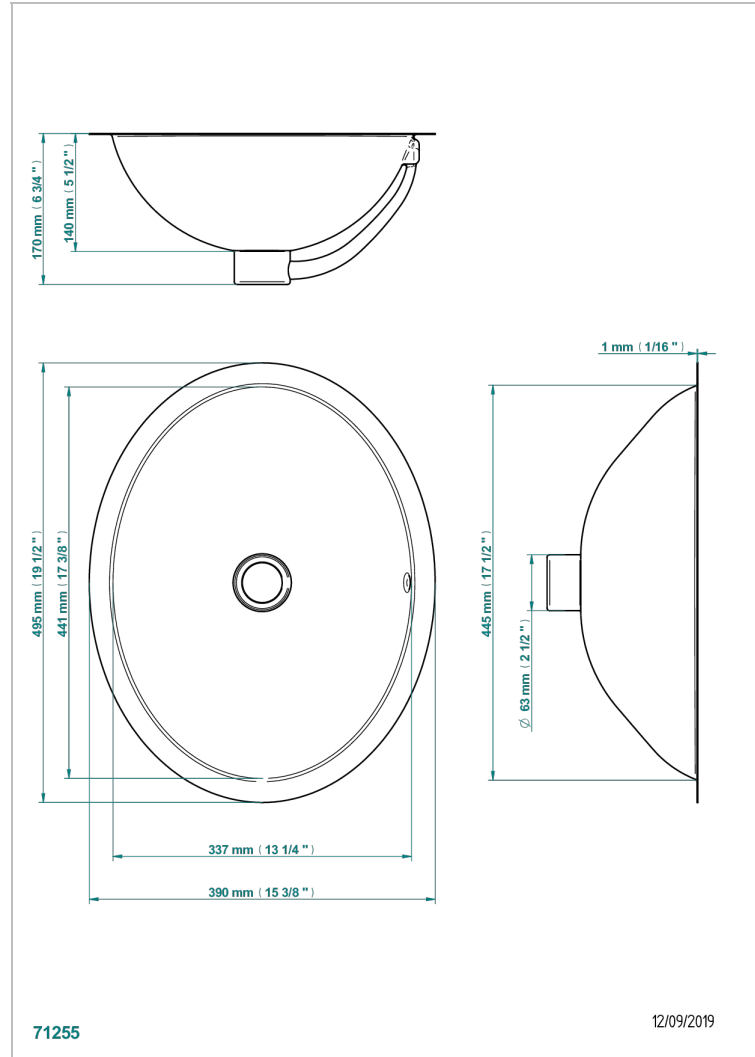

METAL BASIN

GB2-2/BP

Oval basin, 49,5 x 39 cm , with overflow and flat edge, hammered metal finishing - for installation from above or under a vanity top

CHARACTERISTIC

- Metal Basin
- Oval basin, 49,5 x 39 cm , with overflow and flat edge, hammered metal finishing - for installation from above or under a vanity top