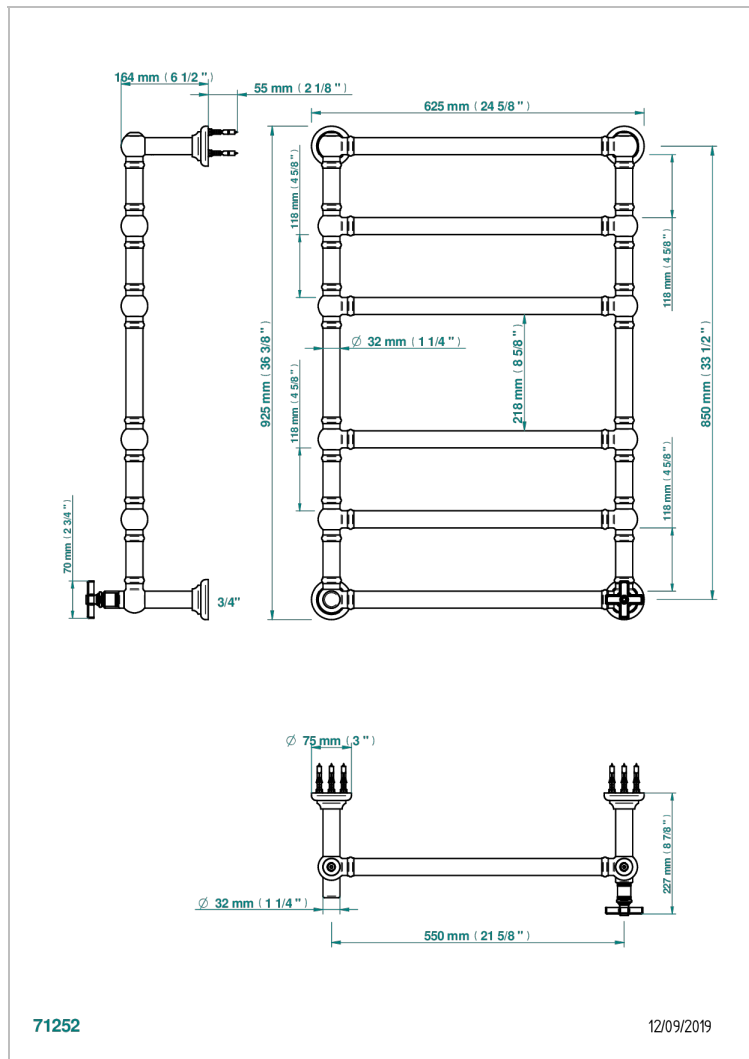

# WEST COAST WHITE ONYX

U9G-TWT6H1

Traditional towel warmer, 6 rails, 625 mm x 925 mm, hydronic with 1 stylised handle

THG<sup>®</sup>  
PARIS

## CARACTERÍSTICAS

- West Coast White Onyx
- Traditional towel warmer, 6 rails, 625 mm x 925 mm, hydronic with 1 stylised handle

## ESPECIFICACIONES TÉCNICAS

- Pression : 0,5 bars < P < 3 bars (recommandée)
- Pressure : 7.25 psi < P < 43.5 psi (advised)
- Température eau maximale conseillée : 60°C
- Maximum water temperature advised: 140°F
- Hauteur minimale au sol (maximum height from the ground) : 60 cm (24")
- Puissance / Power : 128W à Delta T 30