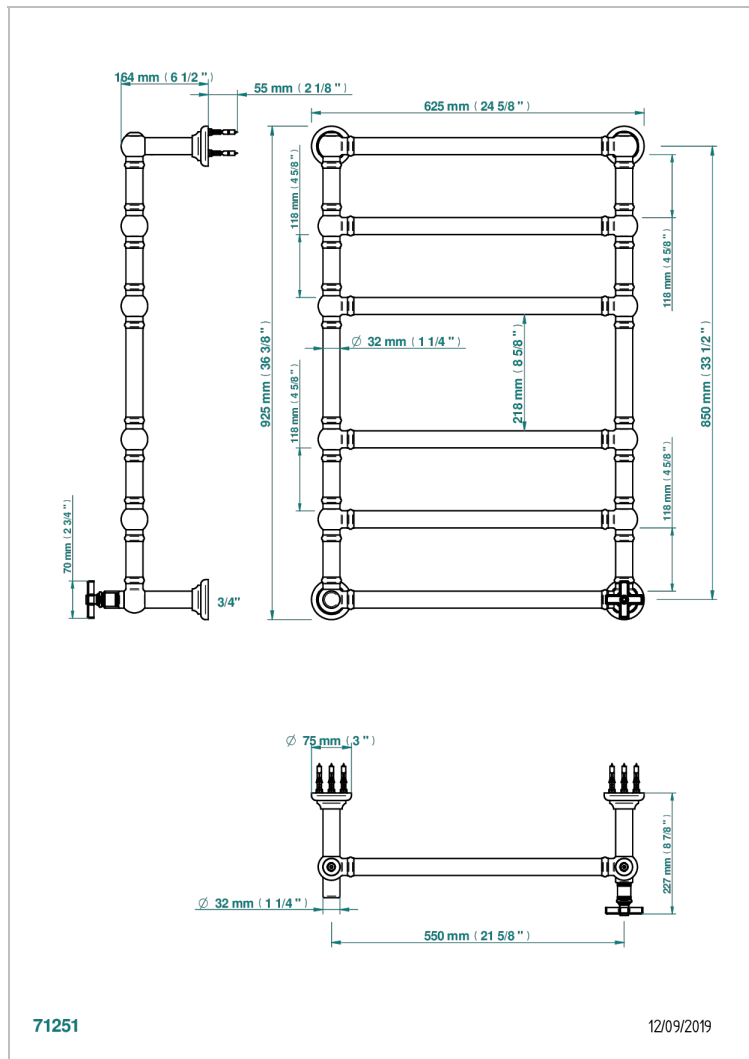

# WEST COAST BLACK ONYX

U9E-TWT6H1

Traditional towel warmer, 6 rails, 625 mm x 925 mm, hydronic with 1 stylised handle

## CHARACTERISTIC

- West Coast Black Onyx
- Traditional towel warmer, 6 rails, 625 mm x 925 mm, hydronic with 1 stylised handle

## TECHNICAL SPECS

- Pression : 0,5 bars < P < 3 bars (recommandée)
- Pressure : 7.25 psi < P < 43.5 psi (advised)
- Température eau maximale conseillée : 60°C
- Maximum water temperature advised: 140°F
- Hauteur minimale au sol (maximum height from the ground) : 60 cm (24")
- Puissance / Power : 128W à Delta T 30