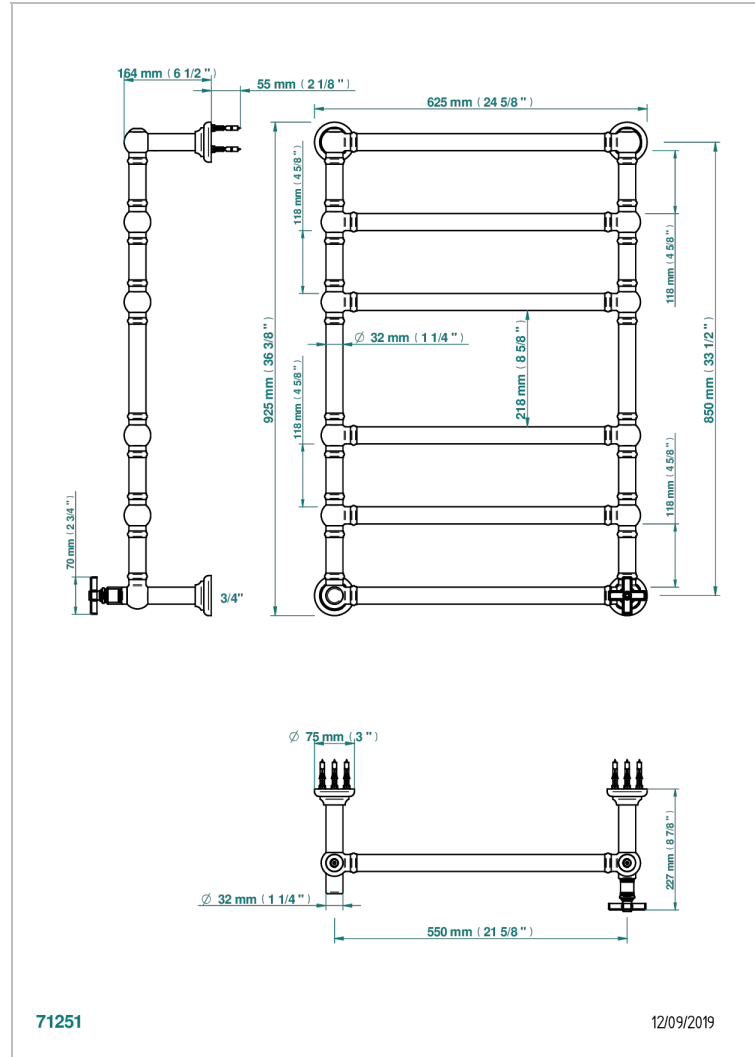

WEST COAST BLACK ONYX

U9E-TWT6H1

Traditional towel warmer, 6 rails, 625 mm x 925 mm, hydronic with 1 stylised handle

THG[®]
PARIS

CARACTERÍSTICAS

- West Coast Black Onyx
- Traditional towel warmer, 6 rails, 625 mm x 925 mm, hydronic with 1 stylised handle

ESPECIFICACIONES TÉCNICAS

- Pression : 0,5 bars < P < 3 bars (recommandée)
- Pressure : 7.25 psi < P < 43.5 psi (advised)
- Température eau maximale conseillée : 60°C
- Maximum water temperature advised: 140°F
- Hauteur minimale au sol (maximum height from the ground) : 60 cm (24")
- Puissance / Power : 128W à Delta T 30