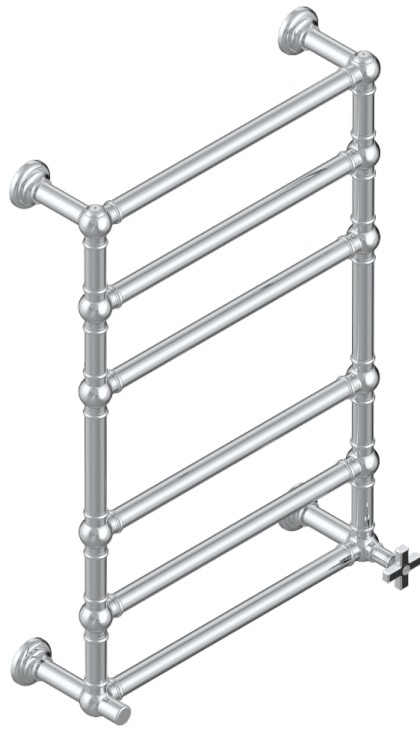

WEST COAST BLACK ONYX

U9E-TWT6H1

Traditional towel warmer, 6 rails, 625 mm x 925 mm, hydronic with 1 stylised handle

THG[®]
PARIS

71251

12/09/2019

CHARACTERISTIC

- West Coast Black Onyx
- Traditional towel warmer, 6 rails, 625 mm x 925 mm, hydronic with 1 stylised handle

TECHNICAL SPECS

- Pression : 0,5 bars < P < 3 bars (recommandée)
- Pressure : 7.25 psi < P < 43.5 psi (advised)
- Température eau maximale conseillée : 60°C
- Maximum water temperature advised: 140°F
- Hauteur minimale au sol (maximum height from the ground) : 60 cm (24")
- Puissance / Power : 128W à Delta T 30