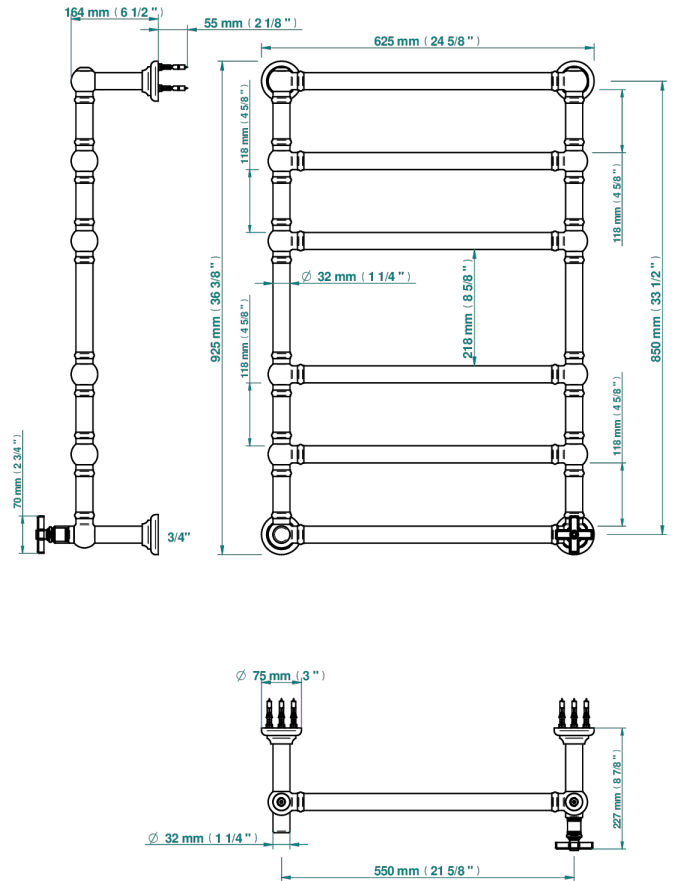

WEST COAST BLACK ONYX

U9E-TWT6H1

Traditional towel warmer, 6 rails, 625 mm x 925 mm, hydronic with 1 stylised handle

THG[®]
PARIS

71251

12/09/2019

CHARACTERISTIC

- West Coast Black Onyx
- Traditional towel warmer, 6 rails, 625 mm x 925 mm, hydronic with 1 stylised handle

TECHNICAL SPECS

- Pression : 0,5 bars < P < 3 bars (recommandée)
- Pressure : 7.25 psi < P < 43.5 psi (advised)
- Température eau maximale conseillée : 60°C
- Maximum water temperature advised: 140°F
- Hauteur minimale au sol (maximum height from the ground) : 60 cm (24")
- Puissance / Power : 128W à Delta T 30