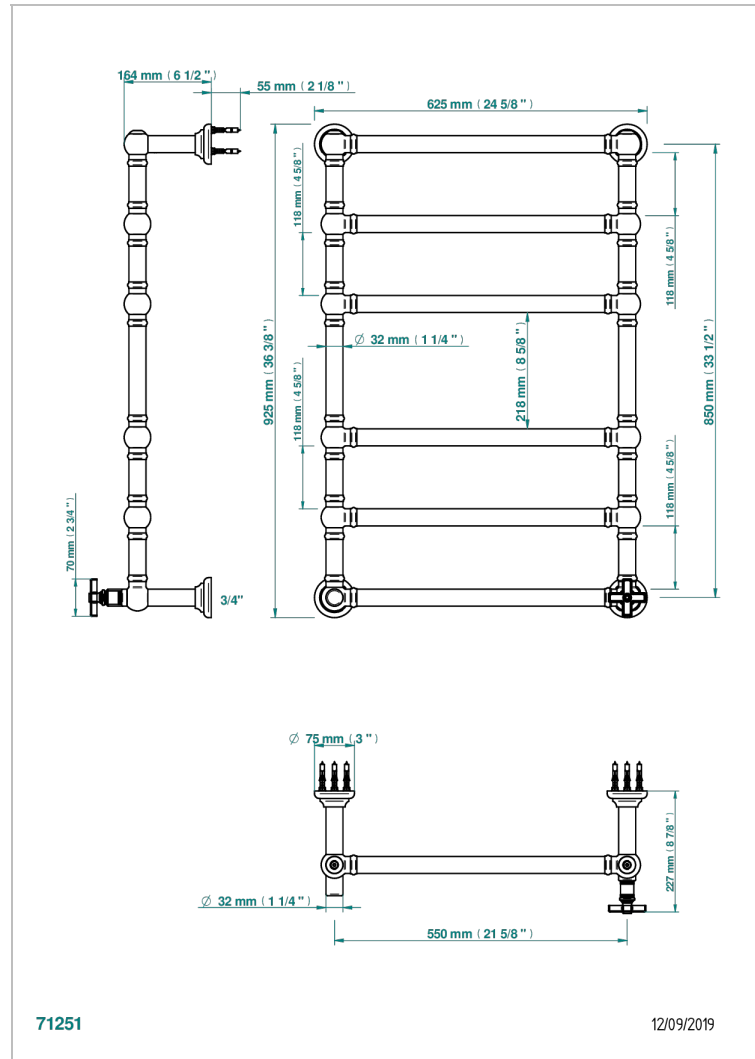

# WEST COAST BLACK ONYX

U9E-TWT6H1

Traditional towel warmer, 6 rails, 625 mm x 925 mm, hydronic with 1 stylised handle

## CHARACTERISTIC

- West Coast Black Onyx
- Traditional towel warmer, 6 rails, 625 mm x 925 mm, hydronic with 1 stylised handle

## TECHNICAL SPECS

- Pression : 0,5 bars < P < 3 bars (recommandée)
- Pressure : 7.25 psi < P < 43.5 psi (advised)
- Température eau maximale conseillée : 60°C
- Maximum water temperature advised: 140°F
- Hauteur minimale au sol (maximum height from the ground) : 60 cm (24")
- Puissance / Power : 128W à Delta T 30