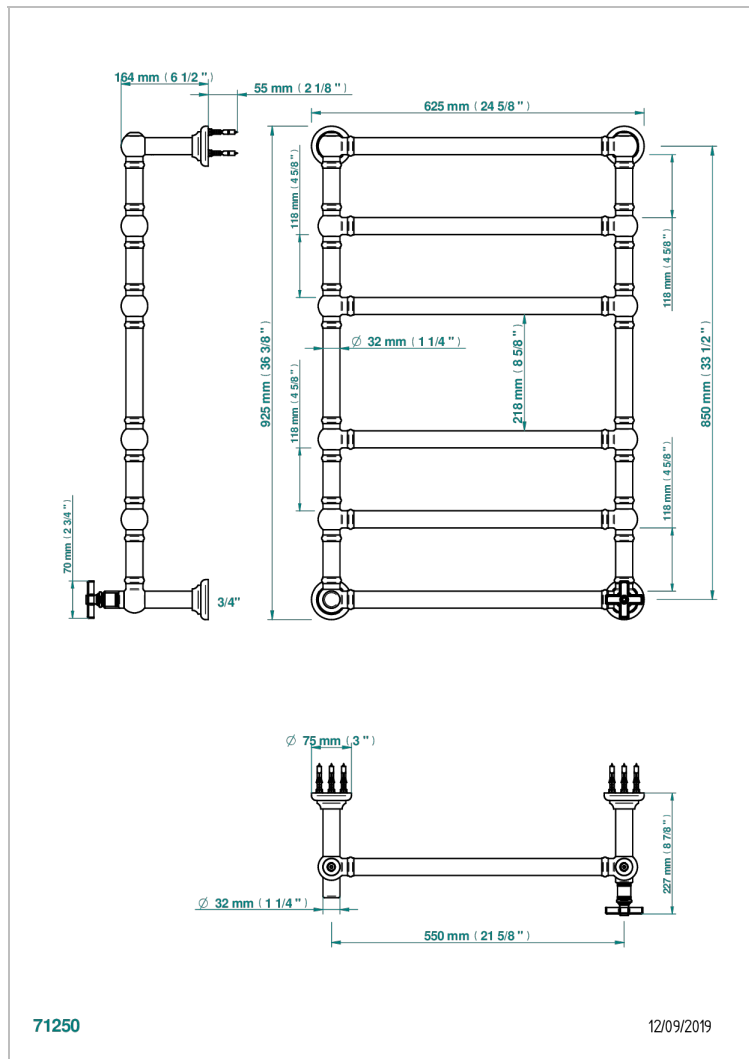

WEST COAST WITH GUILLOCHE DECOR

U9C-TWT6H1

Traditional towel warmer, 6 rails, 625 mm x 925 mm, hydronic with 1 stylised handle

CHARACTERISTIC

- West coast with Guilloché decor
- Traditional towel warmer, 6 rails, 625 mm x 925 mm, hydronic with 1 stylised handle

TECHNICAL SPECS

- Pression : 0,5 bars < P < 3 bars (recommandée)
- Pressure : 7.25 psi < P < 43.5 psi (advised)
- Température eau maximale conseillée : 60°C
- Maximum water temperature advised: 140°F
- Hauteur minimale au sol (maximum height from the ground) : 60 cm (24")
- Puissance / Power : 128W à Delta T 30