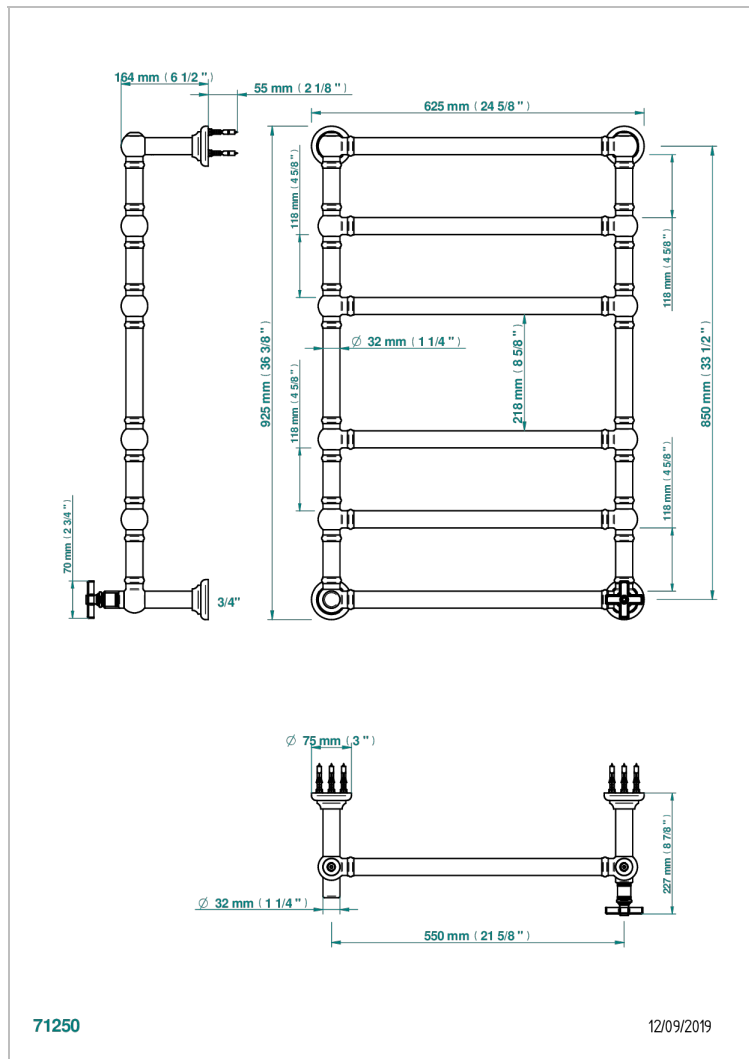

WEST COAST WITH GUILLOCHE DECOR

U9C-TWT6H1

Traditional towel warmer, 6 rails, 625 mm x 925 mm, hydronic with 1 stylised handle

THG[®]
PARIS

CARACTERÍSTICAS

- West coast with Guilloché decor
- Traditional towel warmer, 6 rails, 625 mm x 925 mm, hydronic with 1 stylised handle

ESPECIFICACIONES TÉCNICAS

- Pression : 0,5 bars < P < 3 bars (recommandée)
- Pressure : 7.25 psi < P < 43.5 psi (advised)
- Température eau maximale conseillée : 60°C
- Maximum water temperature advised: 140°F
- Hauteur minimale au sol (maximum height from the ground) : 60 cm (24")
- Puissance / Power : 128W à Delta T 30