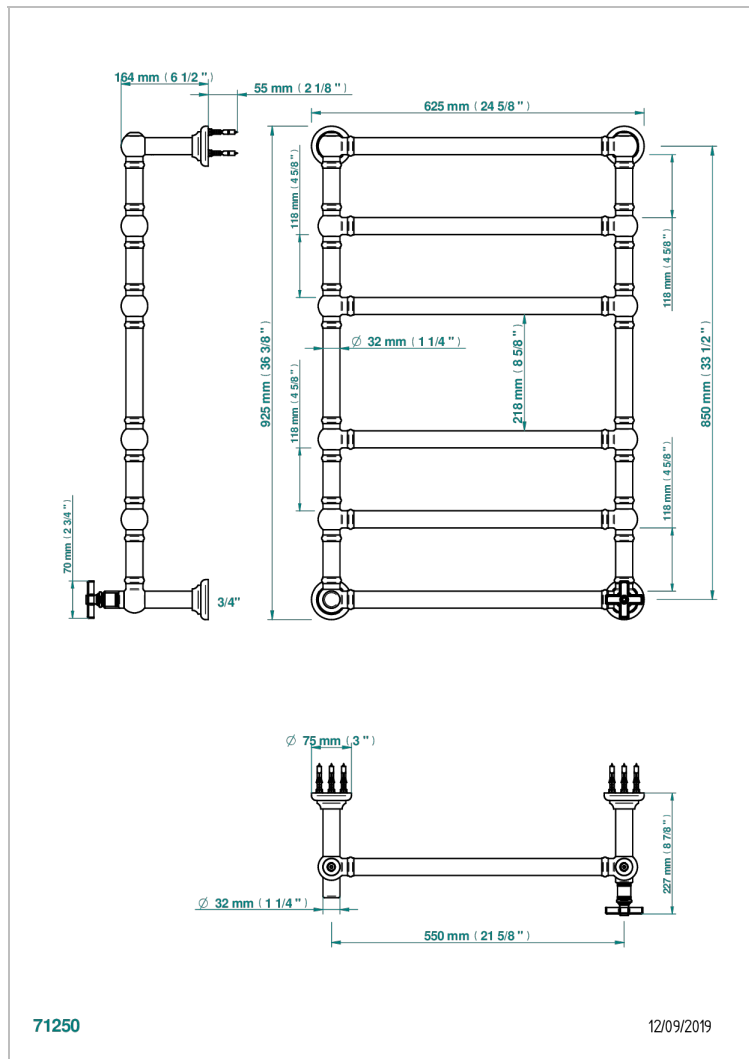

# WEST COAST WITH GUILLOCHE DECOR

U9C-TWT6H1

Traditional towel warmer, 6 rails, 625 mm x 925 mm, hydronic with 1 stylised handle

## CHARACTERISTIC

- West coast with Guilloché decor
- Traditional towel warmer, 6 rails, 625 mm x 925 mm, hydronic with 1 stylised handle

## TECHNICAL SPECS

- Pression : 0,5 bars < P < 3 bars (recommandée)
- Pressure : 7.25 psi < P < 43.5 psi (advised)
- Température eau maximale conseillée : 60°C
- Maximum water temperature advised: 140°F
- Hauteur minimale au sol (maximum height from the ground) : 60 cm (24")
- Puissance / Power : 128W à Delta T 30