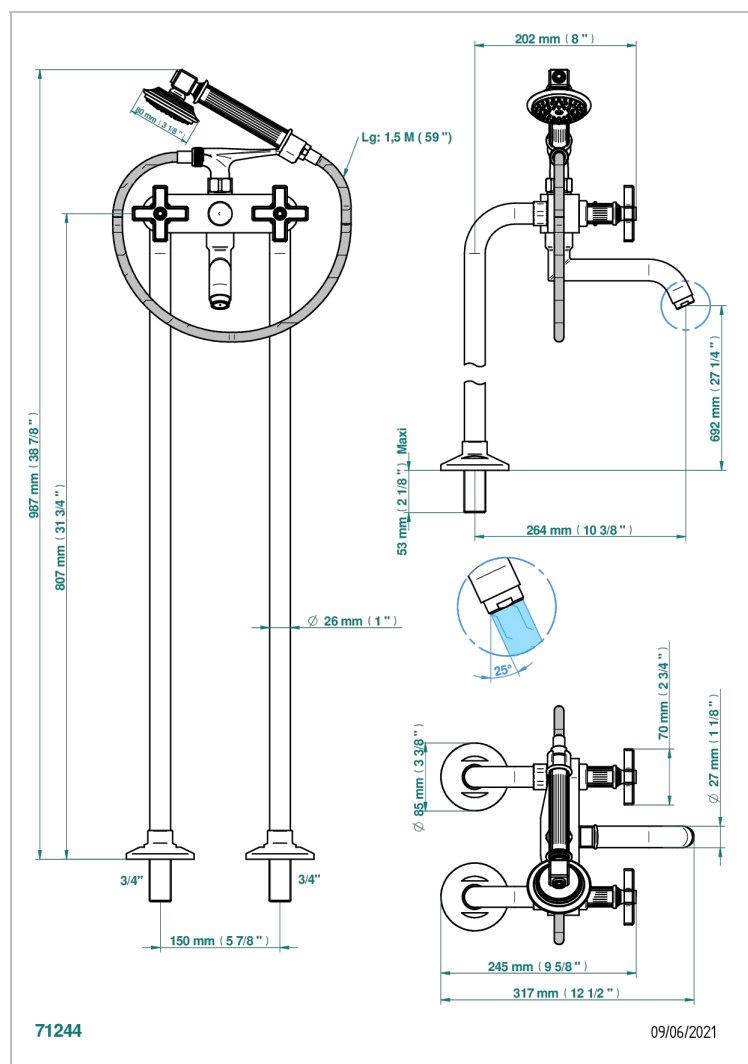

GRAND CENTRAL WHITE ONYX

U9R-13CS

Bath shower tub filler with floor risers

THG[®]
PARIS

CHARACTERISTIC

- ACS : 21ACCLY034

STANDARDS

AVAILABLE FINITIONS

Matt blush PVD - H60
Matt brass color PVD - H50
Matt brown bronze color PVD - F34
Matt chrome (American satin) - C02
Matt gold color PVD - H53
Matt graphite PVD - H65

Matt nickel (American satin) - C01
Matt nickel color PVD - H56
Natural smoked Brass - A13
Nickel antique / Sovereign - H28
Nickel color PVD - H55
Nickel polished - B01