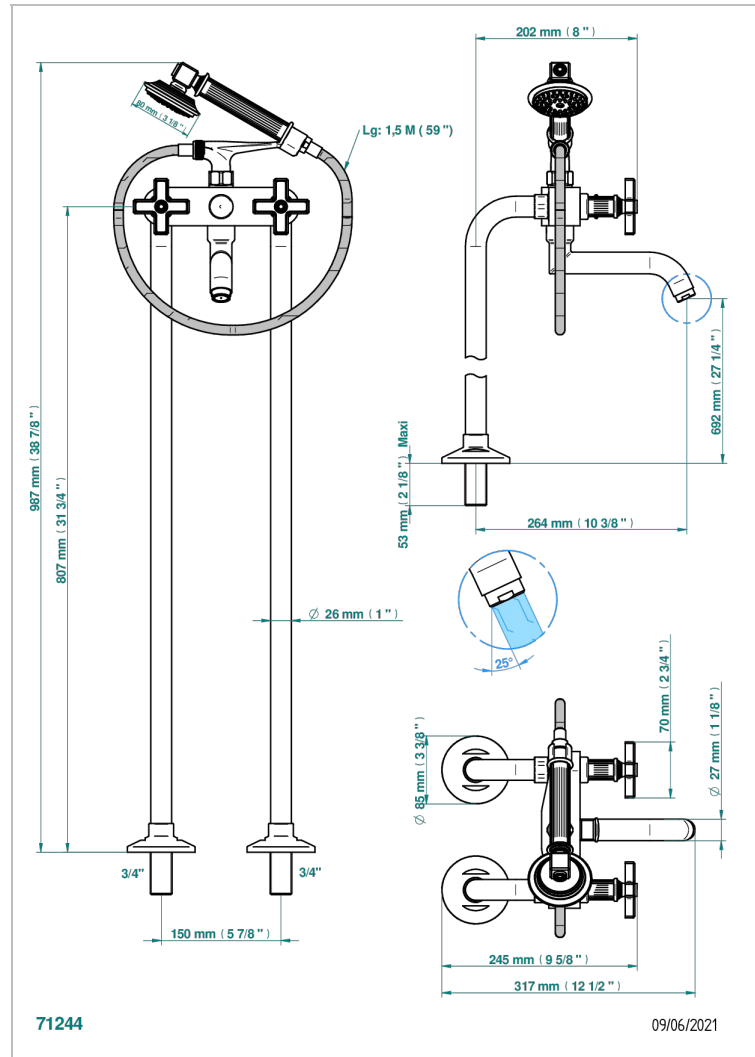

# GRAND CENTRAL WHITE ONYX

U9R-13CS

Free-standing bath/shower mixer with upright connections

THG<sup>®</sup>  
PARIS

## CHARACTERISTIC

- ACS : 21ACCLY034

## RELATED SKU'S

- Ref. G00-13800A Set of installation for tub filler