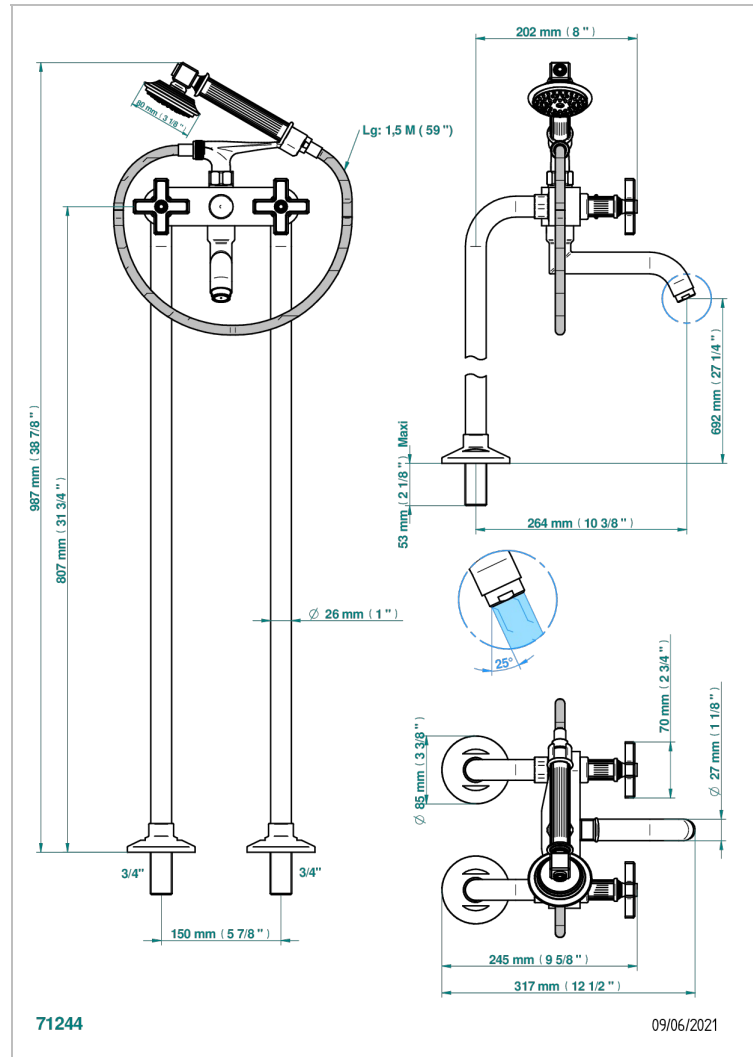

GRAND CENTRAL WHITE ONYX

U9R-13CS

Free-standing bath/shower mixer with upright connections

THG[®]
PARIS

CHARACTERISTIC

- ACS : 21ACCLY034

STANDARDS

RELATED SKU'S

- Ref. G00-13800A Set of installation for tub filler

AVAILABLE FINITIONS

Antique nickel - H28
Black ceram - D30
Blush PVD - H62
Brass color PVD - H49
Brown bronze color PVD - F33
Gold color PVD - H52

Graphite PVD - H64
Lacquered light bronze - D01
Matt Umber PVD - H67
Matt blush PVD - H60
Matt brass color PVD - H50
Matt brown bronze color PVD - F34