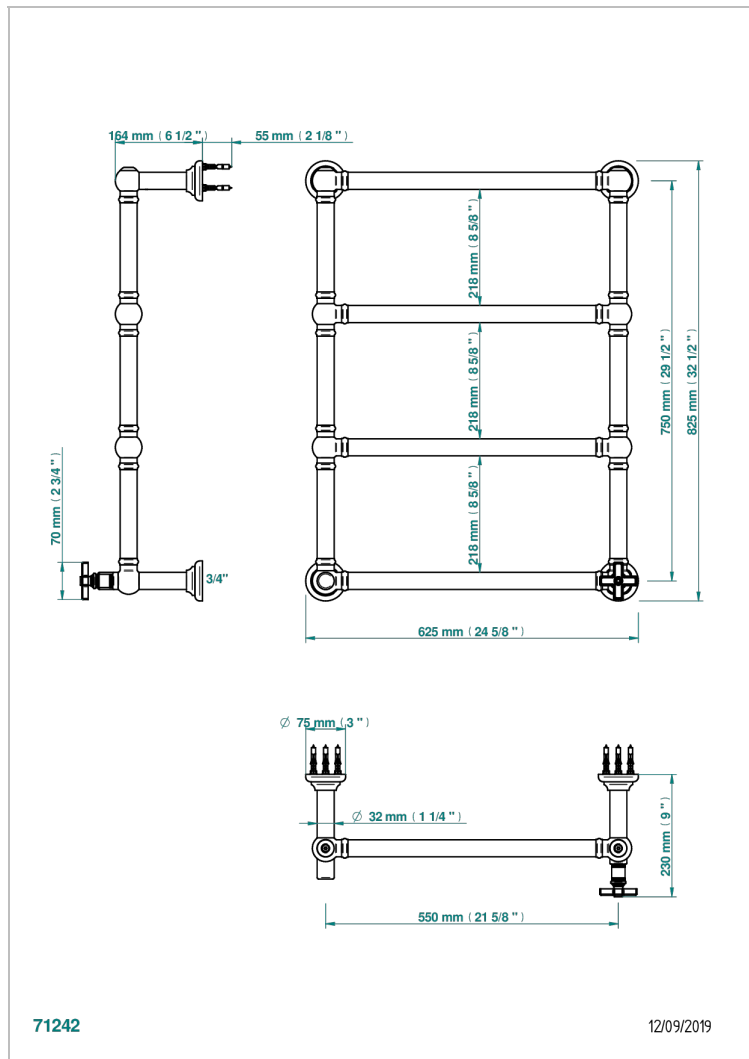

# WEST COAST BLACK ONYX

U9E-TWT4H1

Traditional towel warmer, 4 rails, 625 mm x 825 mm, hydronic with 1 stylised handle

THG<sup>®</sup>  
PARIS

## CARACTERÍSTICAS

- West Coast Black Onyx
- Traditional towel warmer, 4 rails, 625 mm x 825 mm, hydronic with 1 stylised handle

## ESPECIFICACIONES TÉCNICAS

- Pression : 0,5 bars < P < 3 bars (recommandée)
- Pressure : 7.25 psi < P < 43.5 psi (advised)
- Température eau maximale conseillée : 60°C
- Maximum water temperature advised: 140°F
- Hauteur minimale au sol (maximum height from the ground) : 60 cm (24")
- Puissance / Power : 86W à Delta T 30