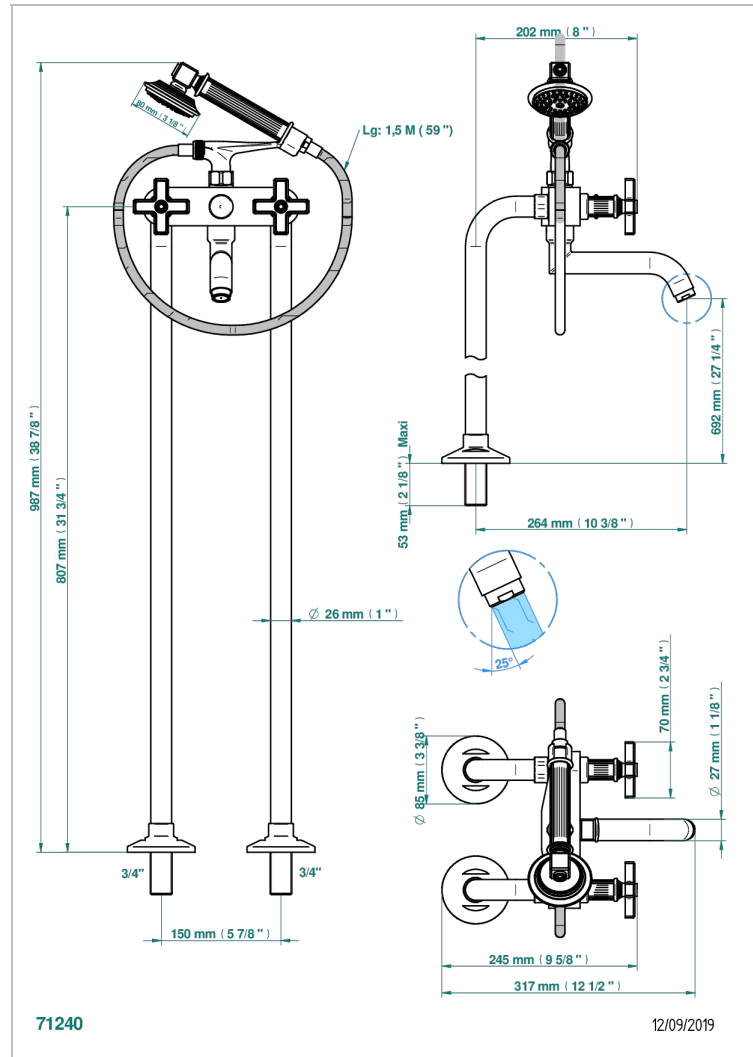

GRAND CENTRAL BLACK ONYX

U9M-13CS

Free-standing bath/shower mixer with upright connections

CHARACTERISTIC

- ACS : 21ACCLY034

STANDARDS

RELATED SKU'S

- Ref. G00-13800A Set of installation for tub filler

AVAILABLE FINITIONS

Antique nickel - H28
Black ceram - D30
Blush PVD - H62
Brass color PVD - H49
Brown bronze color PVD - F33
Gold color PVD - H52

Graphite PVD - H64
Lacquered light bronze - D01
Matt Umber PVD - H67
Matt blush PVD - H60
Matt brass color PVD - H50
Matt brown bronze color PVD - F34